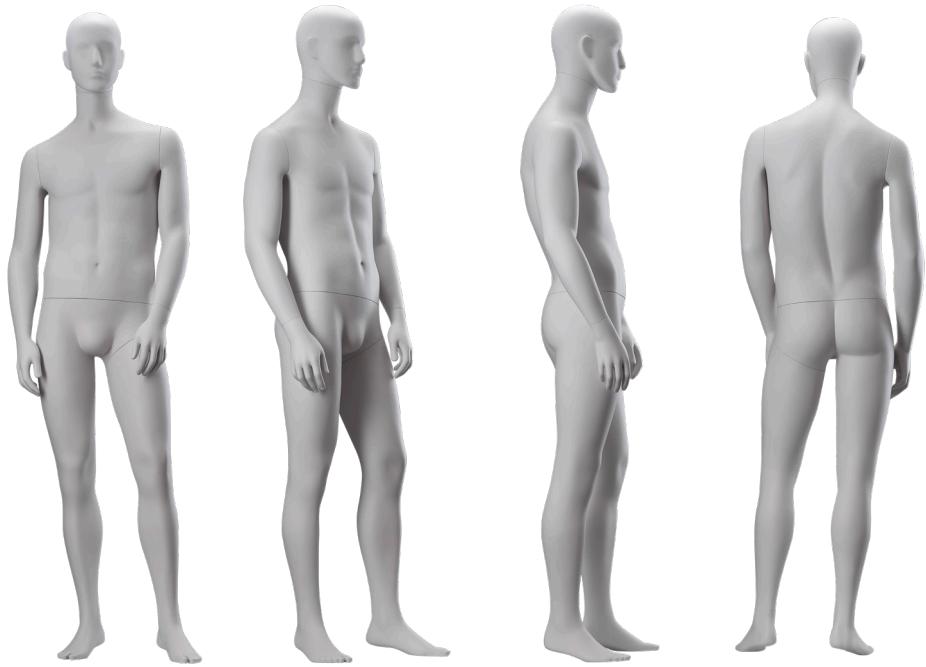

IDW

Max Collection

CREATING AMAZING MANNEQUINS
WITH SUSTAINABILITY IN THEIR HEARTS.

IDW

MEASUREMENTS

| HEIGHT / 188CM / 74 INCHES

| CHEST / 98CM / 39 INCHES

| WAIST / 84CM / 33 INCHES

| HIP / 96CM / 38 INCHES

| HEEL / 3.5CM / 1.4 INCHES

Max 01

IDW

IDW

MEASUREMENTS

- | HEIGHT / 188CM / 74 INCHES
- | CHEST / 98CM / 39 INCHES
- | WAIST / 84CM / 33 INCHES
- | HIP / 96CM / 38 INCHES
- | HEEL / 3.5CM / 1.4 INCHES

Max 01B

IDW

MEASUREMENTS

- | HEIGHT / 188CM / 74 INCHES
- | CHEST / 98CM / 39 INCHES
- | WAIST / 84CM / 33 INCHES
- | HIP / 96CM / 38 INCHES
- | HEEL / 3.5CM / 1.4 INCHES

Max 02

IDW

IDW

MEASUREMENTS

- | HEIGHT / 188CM / 74 INCHES
- | CHEST / 98CM / 39 INCHES
- | WAIST / 84CM / 33 INCHES
- | HIP / 96CM / 38 INCHES
- | HEEL / 3.5CM / 1.4 INCHES

Max 03

IDW

MEASUREMENTS

- | HEIGHT / 188CM / 74 INCHES
- | CHEST / 98CM / 39 INCHES
- | WAIST / 84CM / 33 INCHES
- | HIP / 96CM / 38 INCHES
- | HEEL / 3.5CM / 1.4 INCHES