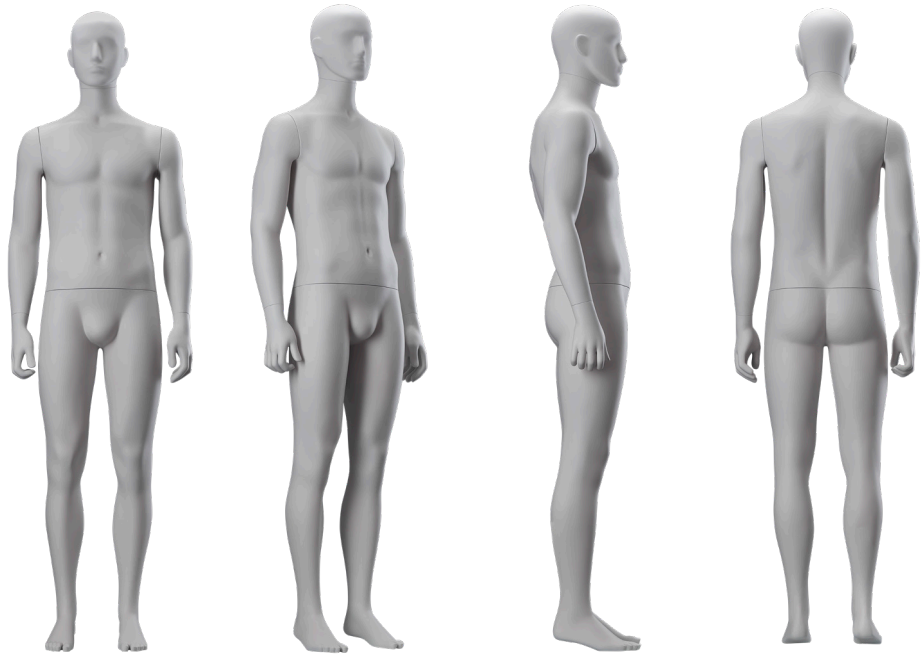

IDW

Max Collection

CREATING AMAZING MANNEQUINS
WITH SUSTAINABILITY IN THEIR HEARTS.

IDW

MEASUREMENTS

| HEIGHT / 188CM / 74 INCHES

| CHEST / 98CM / 39 INCHES

| WAIST / 84CM / 33 INCHES

| HIP / 96CM / 38 INCHES

| HEEL / 3.5CM / 1.4 INCHES

Max 01

IDW

IDW

MEASUREMENTS

- | HEIGHT / 188CM / 74 INCHES
- | CHEST / 98CM / 39 INCHES
- | WAIST / 84CM / 33 INCHES
- | HIP / 96CM / 38 INCHES
- | HEEL / 3.5CM / 1.4 INCHES

Max 01B

IDW

MEASUREMENTS

- | HEIGHT / 188CM / 74 INCHES
- | CHEST / 98CM / 39 INCHES
- | WAIST / 84CM / 33 INCHES
- | HIP / 96CM / 38 INCHES
- | HEEL / 3.5CM / 1.4 INCHES

Max 02

IDW

IDW

MEASUREMENTS

- | HEIGHT / 188CM / 74 INCHES
- | CHEST / 98CM / 39 INCHES
- | WAIST / 84CM / 33 INCHES
- | HIP / 96CM / 38 INCHES
- | HEEL / 3.5CM / 1.4 INCHES

Max 03

IDW

MEASUREMENTS

- | HEIGHT / 188CM / 74 INCHES
- | CHEST / 98CM / 39 INCHES
- | WAIST / 84CM / 33 INCHES
- | HIP / 96CM / 38 INCHES
- | HEEL / 3.5CM / 1.4 INCHES