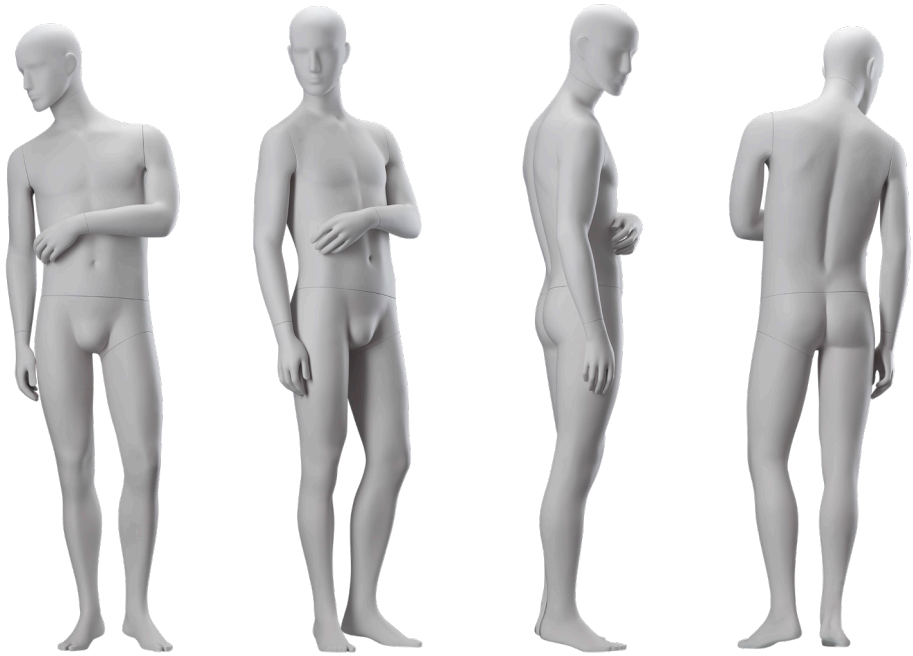

IDW

Max Collection

CREATING AMAZING MANNEQUINS
WITH SUSTAINABILITY IN THEIR HEARTS.

IDW

MEASUREMENTS

| HEIGHT / 188CM / 74 INCHES

| CHEST / 98CM / 39 INCHES

| WAIST / 84CM / 33 INCHES

Max 01B

IDW

MEASUREMENTS

- | HEIGHT / 188CM / 74 INCHES
- | CHEST / 98CM / 39 INCHES
- | WAIST / 84CM / 33 INCHES
- | HIP / 96CM / 38 INCHES
- | HEEL / 3.5CM / 1.4 INCHES

Max 02

IDW

IDW

MEASUREMENTS

- | HEIGHT / 188CM / 74 INCHES
- | CHEST / 98CM / 39 INCHES
- | WAIST / 84CM / 33 INCHES
- | HIP / 96CM / 38 INCHES
- | HEEL / 3.5CM / 1.4 INCHES

Max 03

IDW

MEASUREMENTS

- | HEIGHT / 188CM / 74 INCHES
- | CHEST / 98CM / 39 INCHES
- | WAIST / 84CM / 33 INCHES
- | HIP / 96CM / 38 INCHES
- | HEEL / 3.5CM / 1.4 INCHES