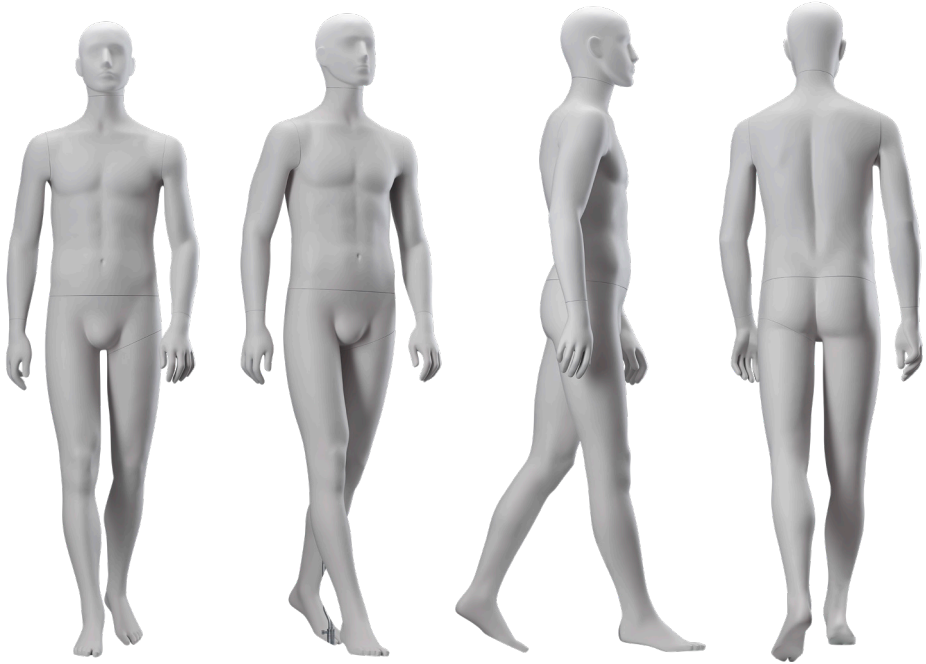

IDW

Max Collection

CREATING AMAZING MANNEQUINS
WITH SUSTAINABILITY IN THEIR HEARTS.

IDW

MEASUREMENTS

| HEIGHT / 188CM / 74 INCHES

| CHEST / 98CM / 39 INCHES

| WAIST / 84CM / 33 INCHES

| HIP / 96CM / 38 INCHES

| HEEL / 3.5CM / 1.4 INCHES

Max 01

IDW

IDW

MEASUREMENTS

- | HEIGHT / 188CM / 74 INCHES
- | CHEST / 98CM / 39 INCHES
- | WAIST / 84CM / 33 INCHES
- | HIP / 96CM / 38 INCHES
- | HEEL / 3.5CM / 1.4 INCHES

Max 01B

IDW

MEASUREMENTS

- | HEIGHT / 188CM / 74 INCHES
- | CHEST / 98CM / 39 INCHES
- | WAIST / 84CM / 33 INCHES
- | HIP / 96CM / 38 INCHES
- | HEEL / 3.5CM / 1.4 INCHES

Max 02

IDW

IDW

MEASUREMENTS

- | HEIGHT / 188CM / 74 INCHES
- | CHEST / 98CM / 39 INCHES
- | WAIST / 84CM / 33 INCHES
- | HIP / 96CM / 38 INCHES
- | HEEL / 3.5CM / 1.4 INCHES

Max 03

IDW

MEASUREMENTS

- | HEIGHT / 188CM / 74 INCHES
- | CHEST / 98CM / 39 INCHES
- | WAIST / 84CM / 33 INCHES
- | HIP / 96CM / 38 INCHES
- | HEEL / 3.5CM / 1.4 INCHES