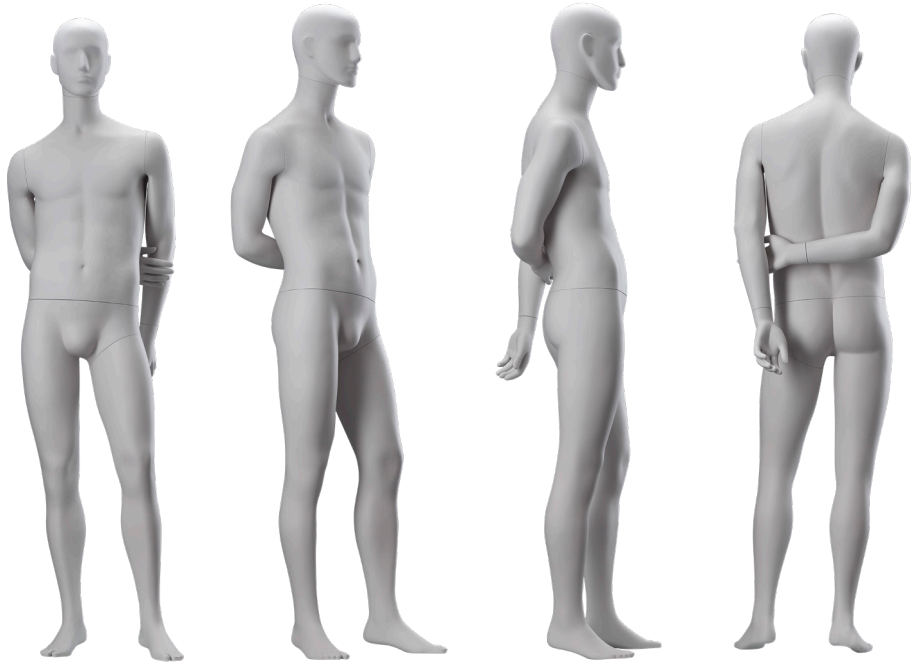

IDW

Max Collection

CREATING AMAZING MANNEQUINS
WITH SUSTAINABILITY IN THEIR HEARTS.

IDW

MEASUREMENTS

| HEIGHT / 188CM / 74 INCHES

| CHEST / 98CM / 39 INCHES

| WAIST / 84CM / 33 INCHES

| HIP / 96CM / 38 INCHES

| HEEL / 3.5CM / 1.4 INCHES

Max 01

IDW

IDW

MEASUREMENTS

- | HEIGHT / 188CM / 74 INCHES
- | CHEST / 98CM / 39 INCHES
- | WAIST / 84CM / 33 INCHES
- | HIP / 96CM / 38 INCHES
- | HEEL / 3.5CM / 1.4 INCHES

Max 01B

IDW

MEASUREMENTS

- | HEIGHT / 188CM / 74 INCHES
- | CHEST / 98CM / 39 INCHES
- | WAIST / 84CM / 33 INCHES
- | HIP / 96CM / 38 INCHES
- | HEEL / 3.5CM / 1.4 INCHES

Max 02

IDW

IDW

MEASUREMENTS

- | HEIGHT / 188CM / 74 INCHES
- | CHEST / 98CM / 39 INCHES
- | WAIST / 84CM / 33 INCHES
- | HIP / 96CM / 38 INCHES
- | HEEL / 3.5CM / 1.4 INCHES

Max 03

IDW

MEASUREMENTS

- | HEIGHT / 188CM / 74 INCHES
- | CHEST / 98CM / 39 INCHES
- | WAIST / 84CM / 33 INCHES
- | HIP / 96CM / 38 INCHES
- | HEEL / 3.5CM / 1.4 INCHES