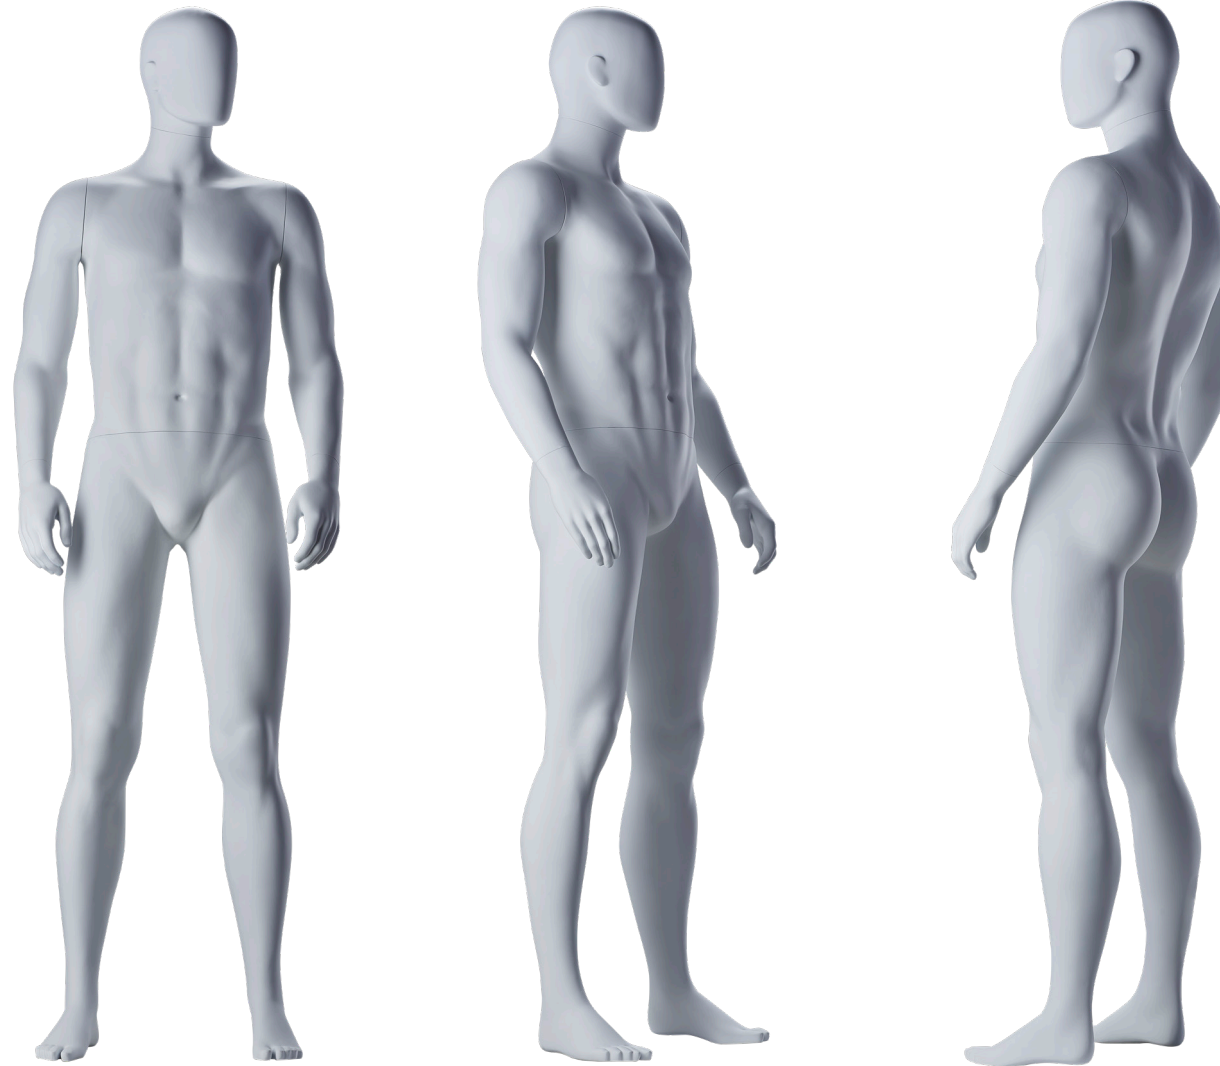

LS05

IDW

MEASUREMENTS FEMALE

- | HEIGHT / 186CM / 73.2 INCHES
- | HEIGHT HEADLESS / 168CM / 66.1 INCHES
- | CHEST / 95CM / 37.4 INCHES
- | WAIST / 76CM / 30.0 INCHES
- | HIP / 98CM / 38.6 INCHES
- | HEEL / 2CM / 0.8 INCHES

MEASUREMENTS FEMALE

| HEIGHT / 181CM / 71.3 INCHES

| HEIGHT HEADLESS / 164CM / 64.6 INCHES

| BUST / 83CM / 32.7 INCHES

| WAIST / 62CM / 24.4 INCHES

| HIP / 92CM / 36.2 INCHES

HEEL / 11CM / 4.3 INCHES

MEASUREMENTS MALE

- | HEIGHT / 77CM / 30.3 INCHES
- | HEIGHT HEADLESS / 60CM / 23.6 INCHES
- | CHEST / 83CM / 32.7 INCHES
- | WAIST / 62CM / 24.4 INCHES
- | HEIGHT FEMALE BLOCK / 12CM / 4.7 INCHES (+)

MEASUREMENTS MALE

- | HEIGHT / 77CM / 30.3 INCHES
- | HEIGHT HEADLESS / 60CM / 23.6 INCHES
- | CHEST / 83CM / 32.7 INCHES
- | WAIST / 62CM / 24.4 INCHES
- | HEIGHT FEMALE HIPS / 24CM / 9.4 INCHES (+)
- | HEIGHT LEG EXTENSIONS / 21CM / 8.3 INCHES (+)