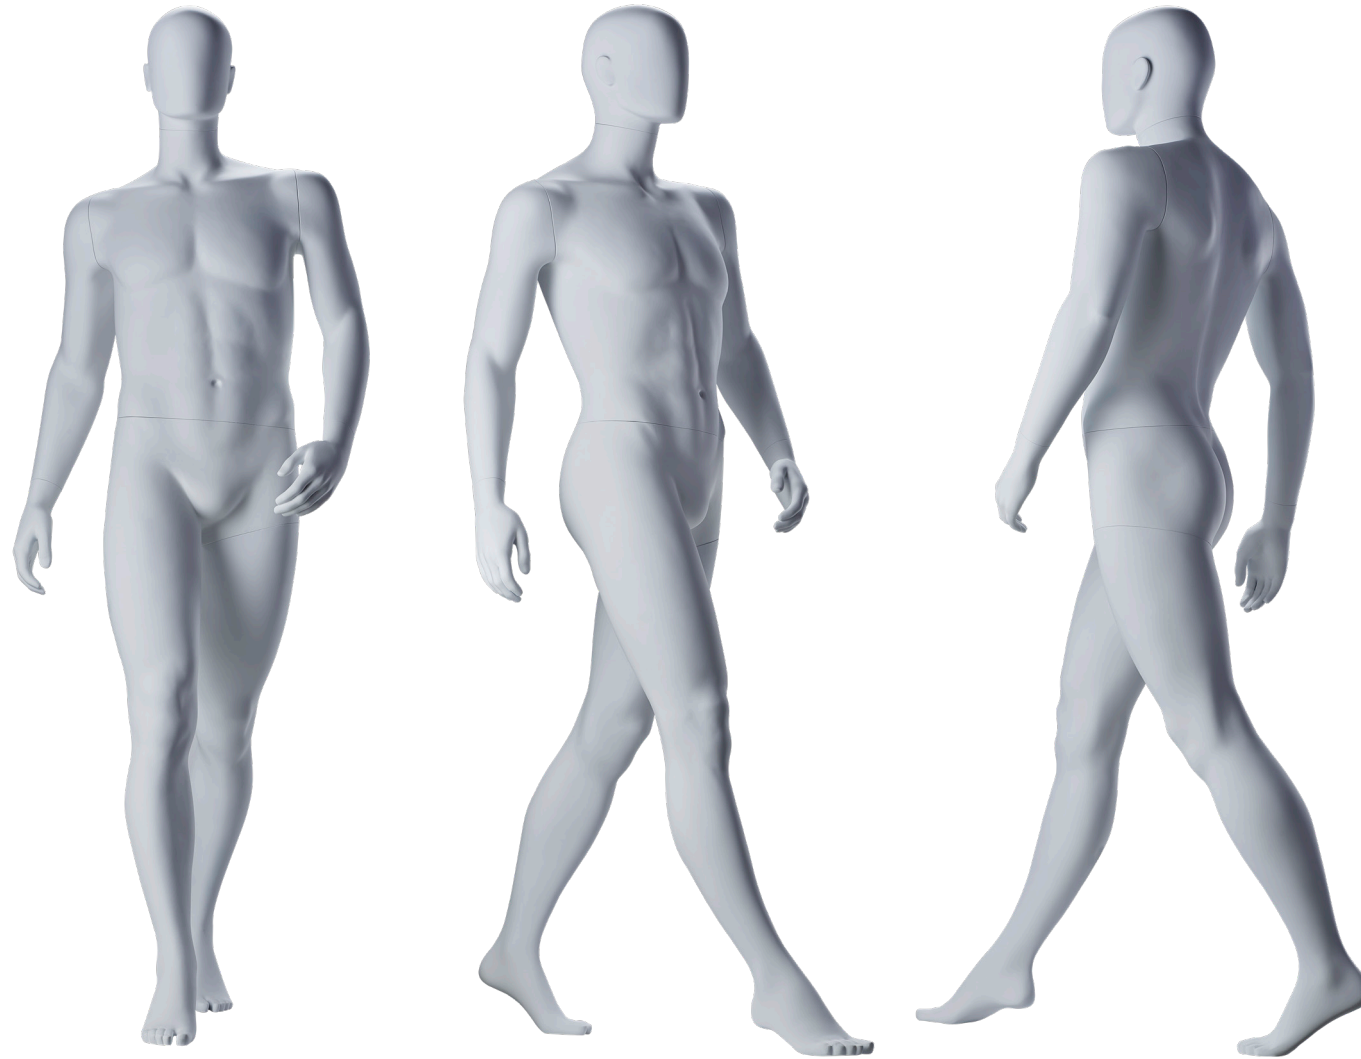

MEASUREMENTS MALE

- | HEIGHT / 181CM / 71.3 INCHES
- | HEIGHT HEADLESS / 164CM / 64.6 INCHES
- | BUST / 83CM / 32.7 INCHES
- | WAIST / 62CM / 24.4 INCHES
- | HIP / 92CM / 36.2 INCHES
- HEEL / 11CM / 4.3 INCHES