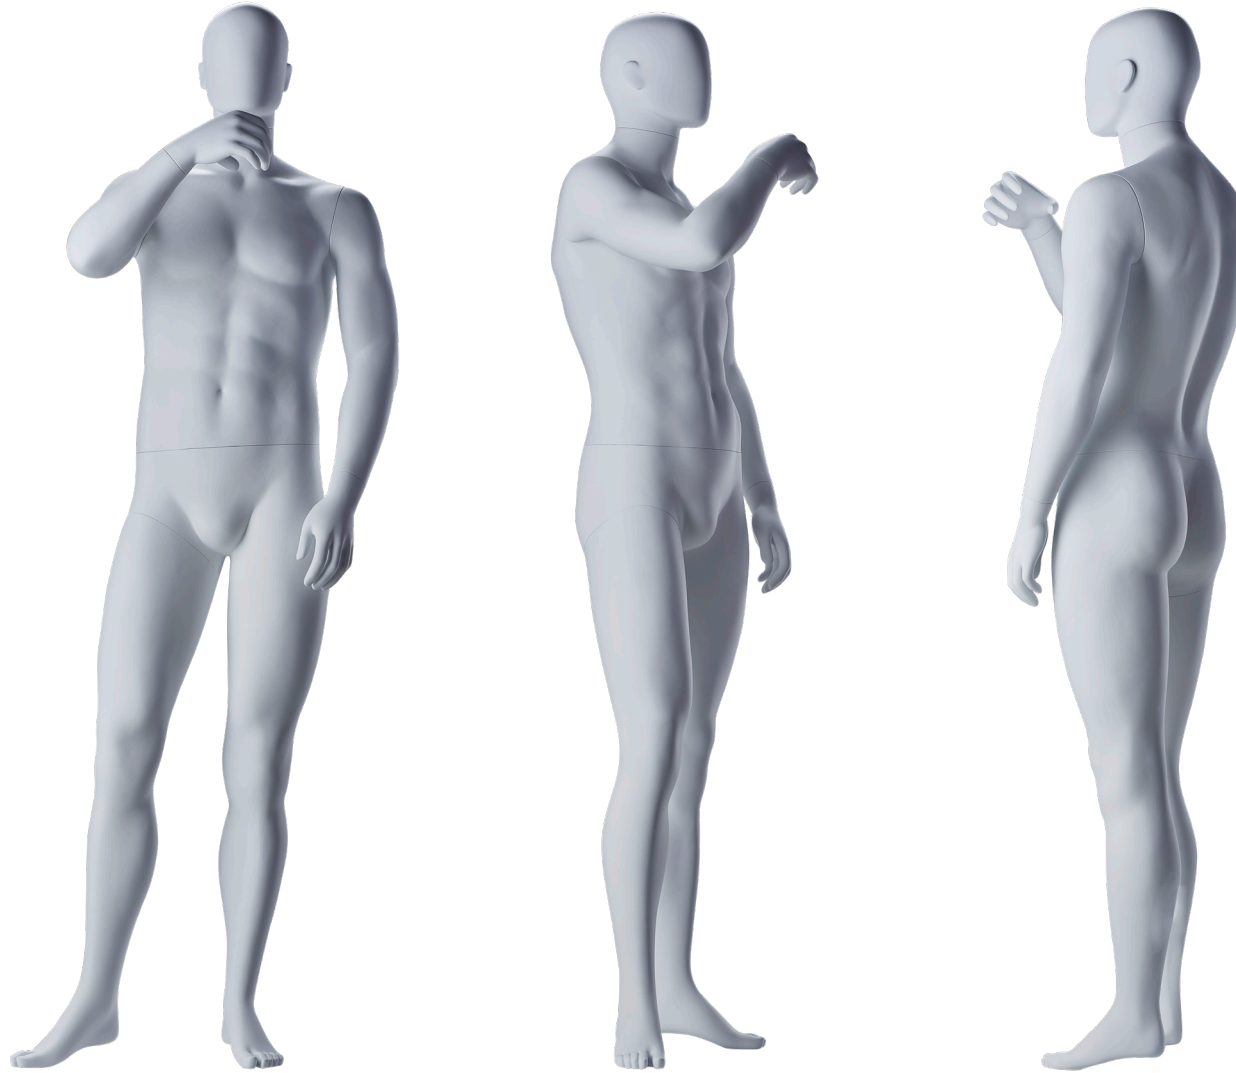

MEASUREMENTS MALE

- | HEIGHT / 79CM / 31.1 INCHES
- | HEIGHT HEADLESS / 61CM / 24 INCHES
- | CHEST / 96CM / 37.8 INCHES
- | WAIST / 75.5CM / 29.7 INCHES
- | HEIGHT MALE HIPS / 25CM / 9.8 INCHES (+)
- | HEIGHT LEG EXTENSIONS / 24CM / 9.4 INCHES (+)
- | HEIGHT BLOCK / 13CM / 5.1 INCHES (+)