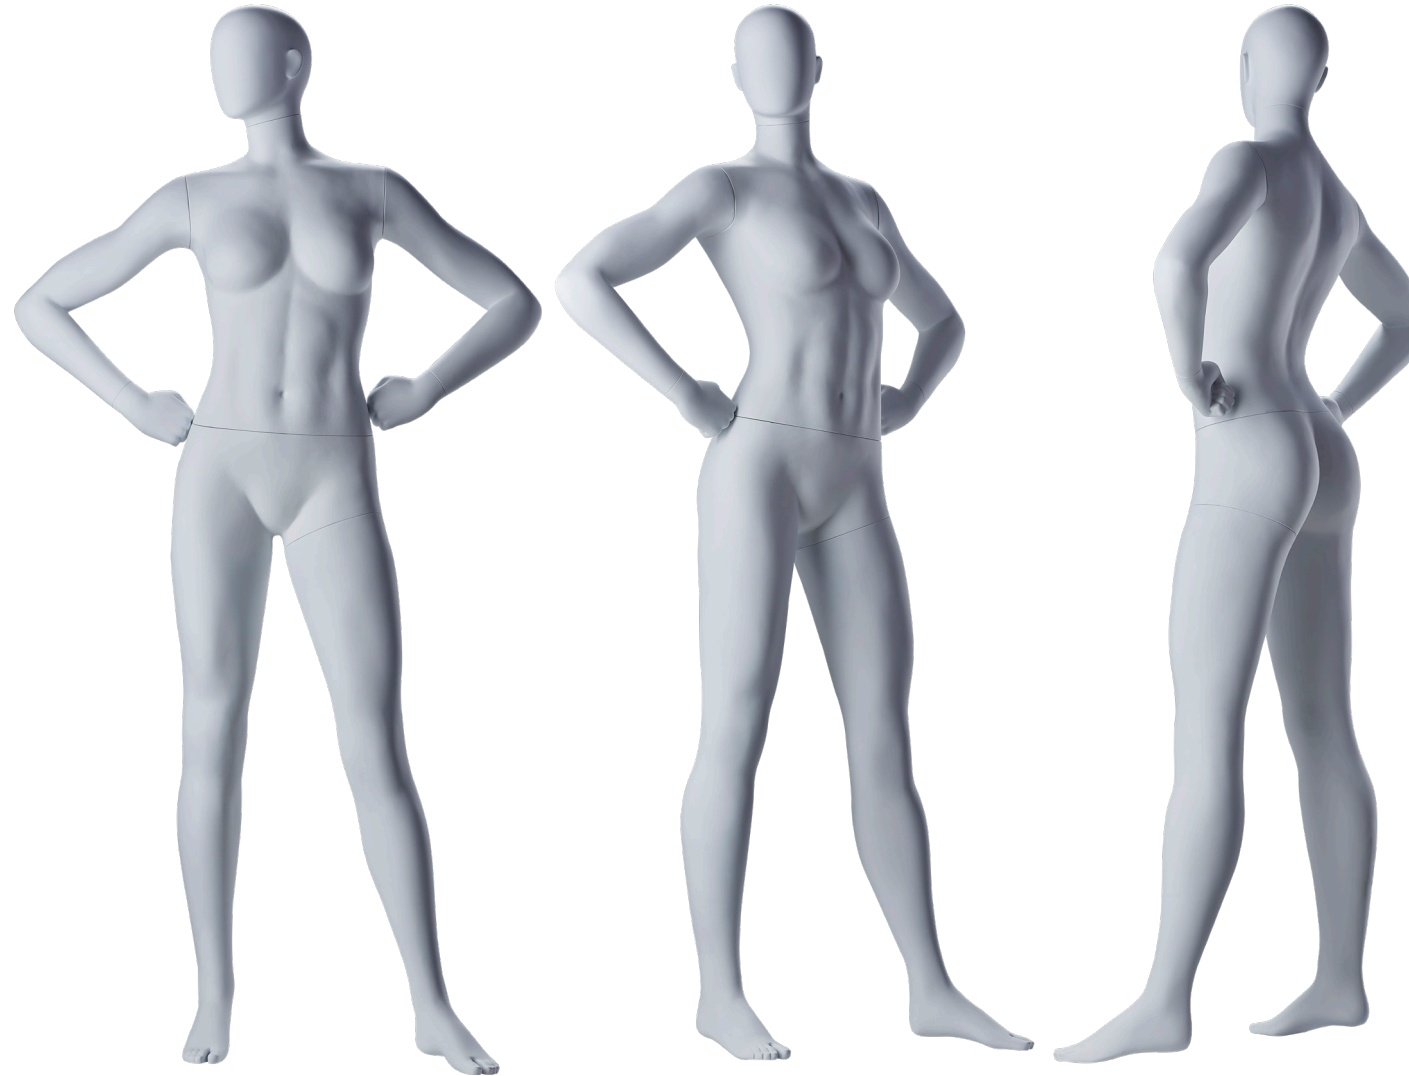

MEASUREMENTS FEMALE

- | HEIGHT / 186CM / 73.2 INCHES
- | HEIGHT HEADLESS / 168CM / 66.1 INCHES
- | CHEST / 95CM / 37.4 INCHES
- | WAIST / 76CM / 30.0 INCHES
- | HIP / 98CM / 38.6 INCHES
- HEEL / 2CM / 0.8 INCHES