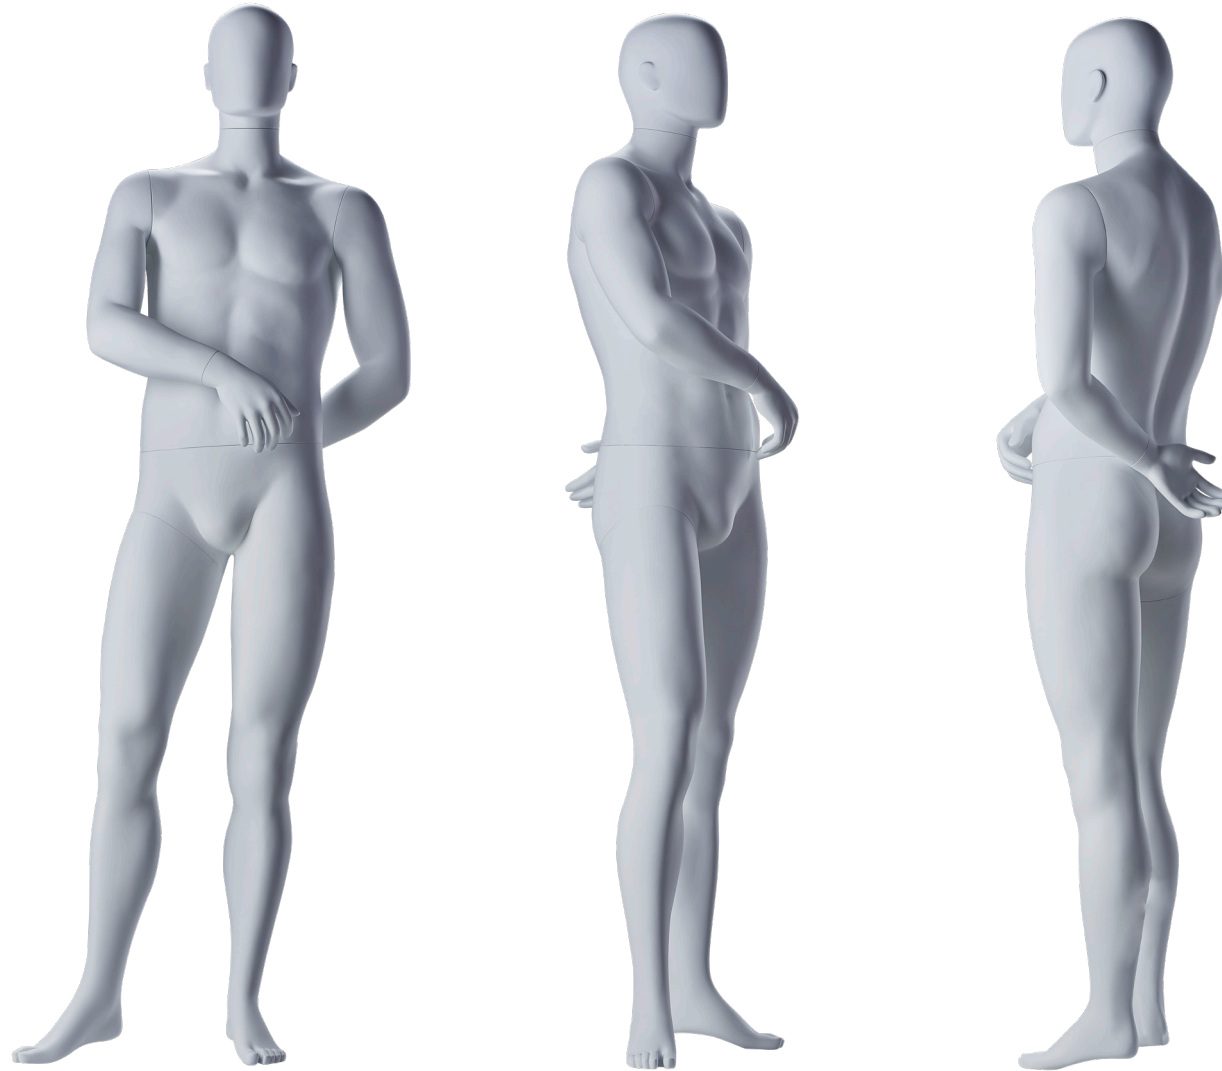

MEASUREMENTS MALE

- | HEIGHT / 77CM / 30.3 INCHES
- | HEIGHT HEADLESS / 60CM / 23.6 INCHES
- | CHEST / 83CM / 32.7 INCHES
- | WAIST / 62CM / 24.4 INCHES
- | HEIGHT FEMALE HIPS / 24CM / 9.4 INCHES (+)
- | HEIGHT LEG EXTENSIONS / 21CM / 8.3 INCHES (+)