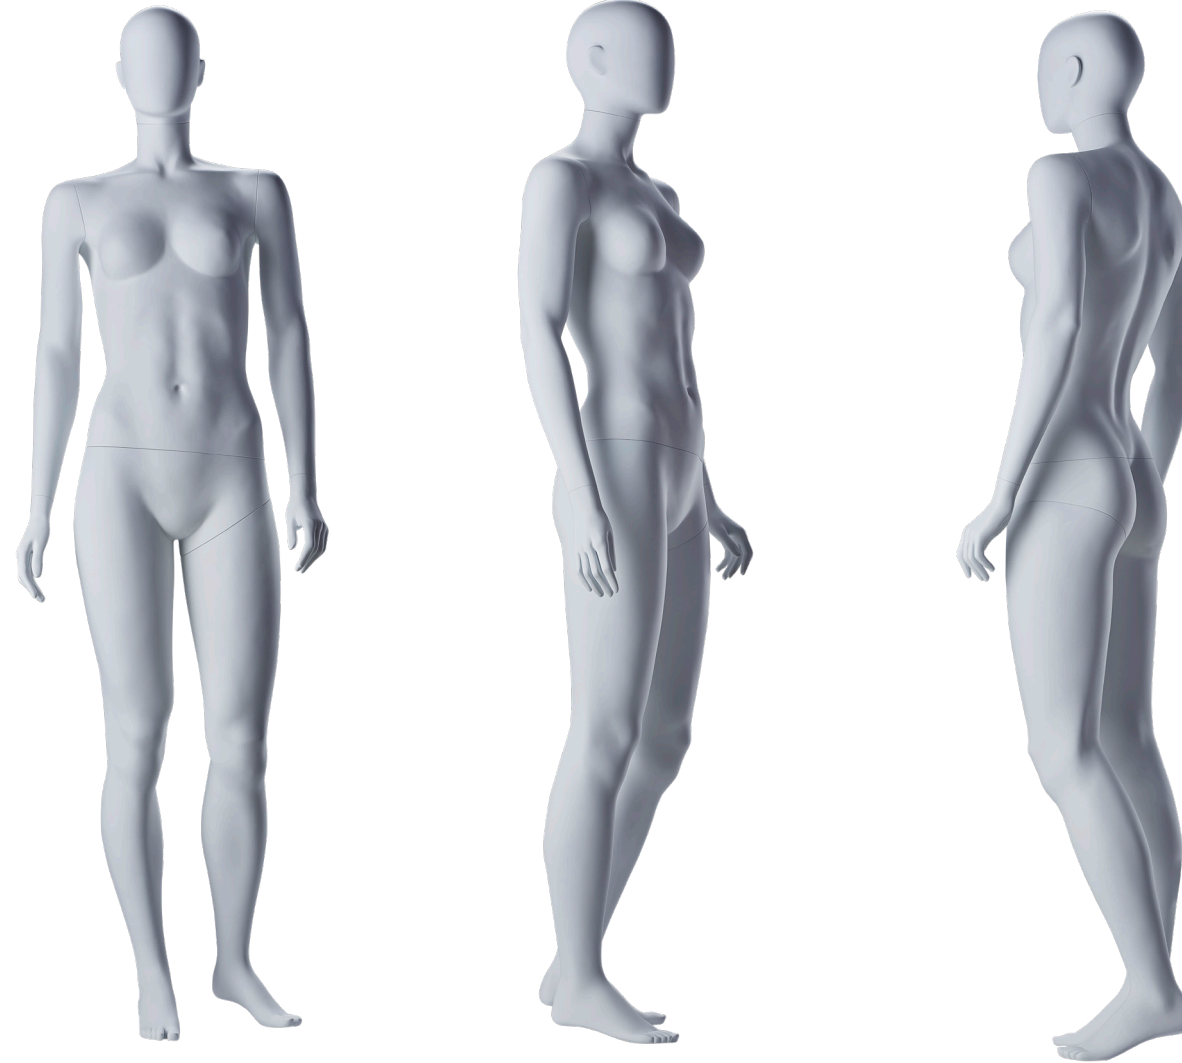

IDW

Lifestyle

CREATING AMAZING MANNEQUINS
WITH SUSTAINABILITY IN THEIR HEART.

MEASUREMENTS FEMALE

- | HEIGHT / 181CM / 71.3 INCHES
- | HEIGHT HEADLESS / 164CM / 64.6 INCHES
- | BUST / 83CM / 32.7 INCHES
- | WAIST / 62CM / 24.4 INCHES
- | HIP / 92CM / 36.2 INCHES
- HEEL / 11CM / 4.3 INCHES

MEASUREMENTS FEMALE

- | HEIGHT / 186CM / 73.2 INCHES
- | HEIGHT HEADLESS / 168CM / 66.1 INCHES
- | CHEST / 95CM / 37.4 INCHES
- | WAIST / 76CM / 30.0 INCHES
- | HIP / 98CM / 38.6 INCHES
- HEEL / 2CM / 0.8 INCHES

MEASUREMENTS FEMALE

- | HEIGHT / 181CM / 71.3 INCHES
- | HEIGHT HEADLESS / 164CM / 64.6 INCHES
- | BUST / 83CM / 32.7 INCHES
- | WAIST / 62CM / 24.4 INCHES
- | HIP / 92CM / 36.2 INCHES
- HEEL / 11CM / 4.3 INCHES

LS05

IDW

MEASUREMENTS FEMALE

- | HEIGHT / 186CM / 73.2 INCHES
- | HEIGHT HEADLESS / 168CM / 66.1 INCHES
- | CHEST / 95CM / 37.4 INCHES
- | WAIST / 76CM / 30.0 INCHES
- | HIP / 98CM / 38.6 INCHES
- | HEEL / 2CM / 0.8 INCHES