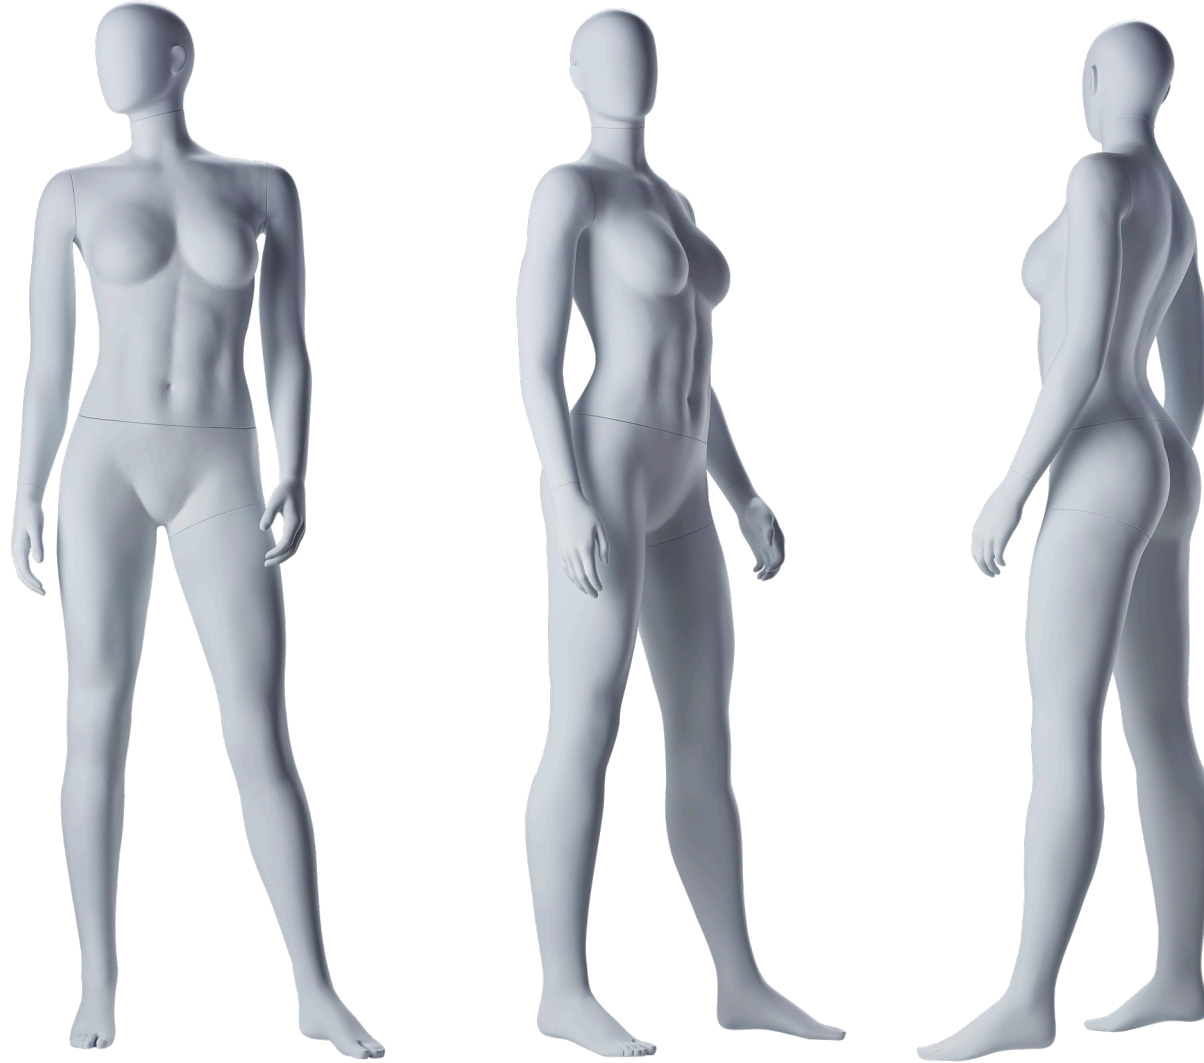

IDW

Lifestyle

CREATING AMAZING MANNEQUINS
WITH SUSTAINABILITY IN THEIR HEART.

MEASUREMENTS FEMALE

- | HEIGHT / 181CM / 71.3 INCHES
- | HEIGHT HEADLESS / 164CM / 64.6 INCHES
- | BUST / 83CM / 32.7 INCHES
- | WAIST / 62CM / 24.4 INCHES
- | HIP / 92CM / 36.2 INCHES
- HEEL / 11CM / 4.3 INCHES

MEASUREMENTS FEMALE

- | HEIGHT / 186CM / 73.2 INCHES
- | HEIGHT HEADLESS / 168CM / 66.1 INCHES
- | CHEST / 95CM / 37.4 INCHES
- | WAIST / 76CM / 30.0 INCHES
- | HIP / 98CM / 38.6 INCHES
- HEEL / 2CM / 0.8 INCHES

MEASUREMENTS FEMALE

- | HEIGHT / 181CM / 71.3 INCHES
- | HEIGHT HEADLESS / 164CM / 64.6 INCHES
- | BUST / 83CM / 32.7 INCHES
- | WAIST / 62CM / 24.4 INCHES
- | HIP / 92CM / 36.2 INCHES
- HEEL / 11CM / 4.3 INCHES

LS05

IDW

MEASUREMENTS FEMALE

- | HEIGHT / 186CM / 73.2 INCHES
- | HEIGHT HEADLESS / 168CM / 66.1 INCHES
- | CHEST / 95CM / 37.4 INCHES
- | WAIST / 76CM / 30.0 INCHES
- | HIP / 98CM / 38.6 INCHES
- | HEEL / 2CM / 0.8 INCHES