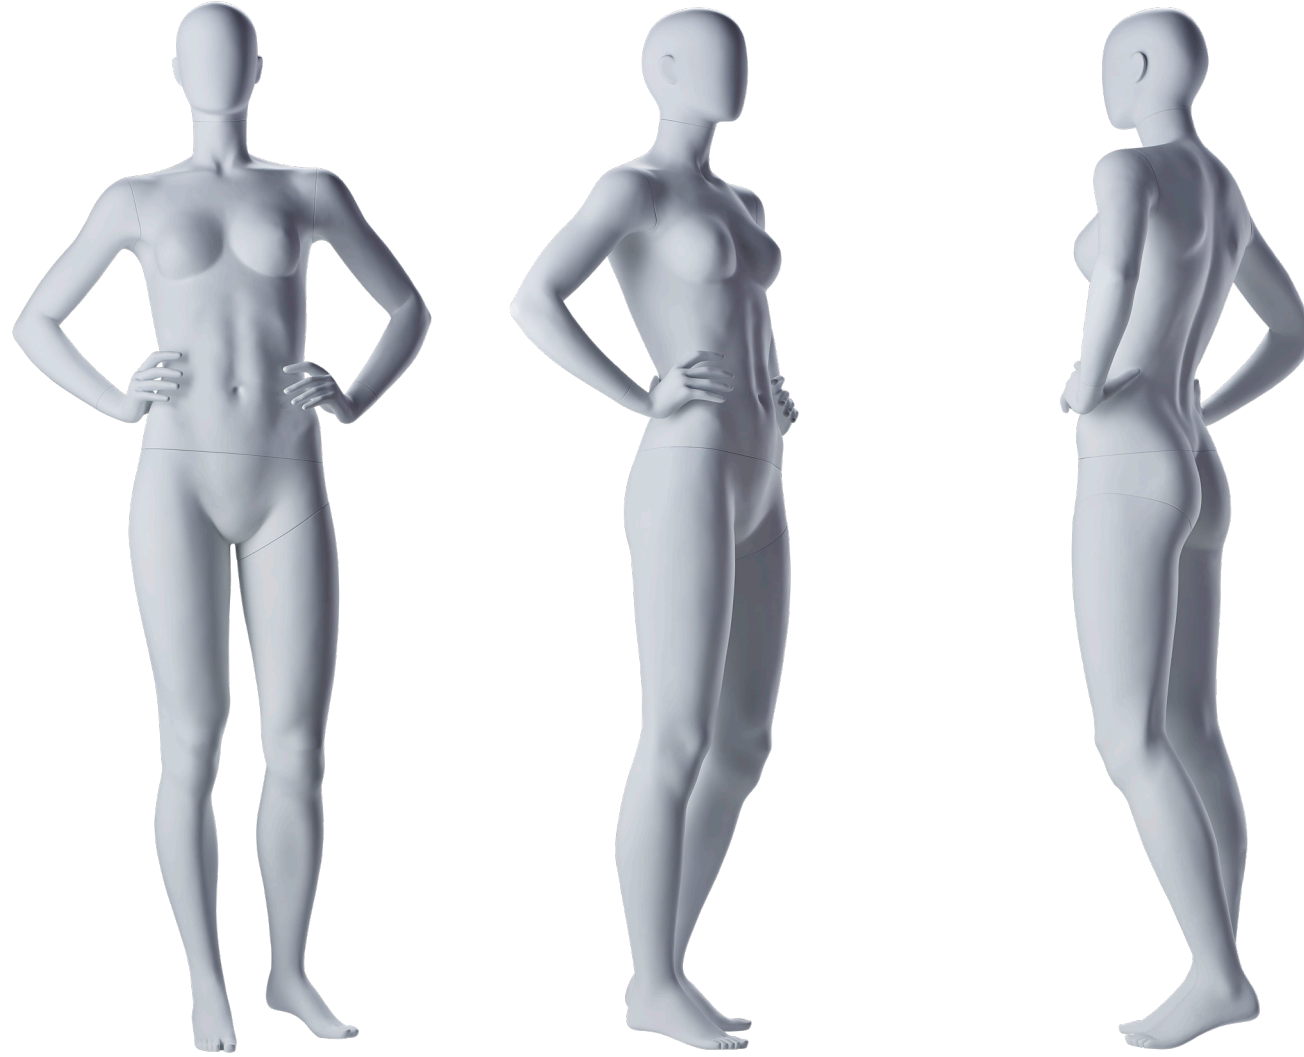

IDW

Lifestyle

CREATING AMAZING MANNEQUINS
WITH SUSTAINABILITY IN THEIR HEART.

MEASUREMENTS FEMALE

- | HEIGHT / 181CM / 71.3 INCHES
- | HEIGHT HEADLESS / 164CM / 64.6 INCHES
- | BUST / 83CM / 32.7 INCHES
- | WAIST / 62CM / 24.4 INCHES
- | HIP / 92CM / 36.2 INCHES
- HEEL / 11CM / 4.3 INCHES

MEASUREMENTS FEMALE

- | HEIGHT / 186CM / 73.2 INCHES
- | HEIGHT HEADLESS / 168CM / 66.1 INCHES
- | CHEST / 95CM / 37.4 INCHES
- | WAIST / 76CM / 30.0 INCHES
- | HIP / 98CM / 38.6 INCHES
- HEEL / 2CM / 0.8 INCHES

MEASUREMENTS FEMALE

- | HEIGHT / 181CM / 71.3 INCHES
- | HEIGHT HEADLESS / 164CM / 64.6 INCHES
- | BUST / 83CM / 32.7 INCHES
- | WAIST / 62CM / 24.4 INCHES
- | HIP / 92CM / 36.2 INCHES
- HEEL / 11CM / 4.3 INCHES

LS05

IDW

MEASUREMENTS FEMALE

- | HEIGHT / 186CM / 73.2 INCHES
- | HEIGHT HEADLESS / 168CM / 66.1 INCHES
- | CHEST / 95CM / 37.4 INCHES
- | WAIST / 76CM / 30.0 INCHES
- | HIP / 98CM / 38.6 INCHES
- | HEEL / 2CM / 0.8 INCHES