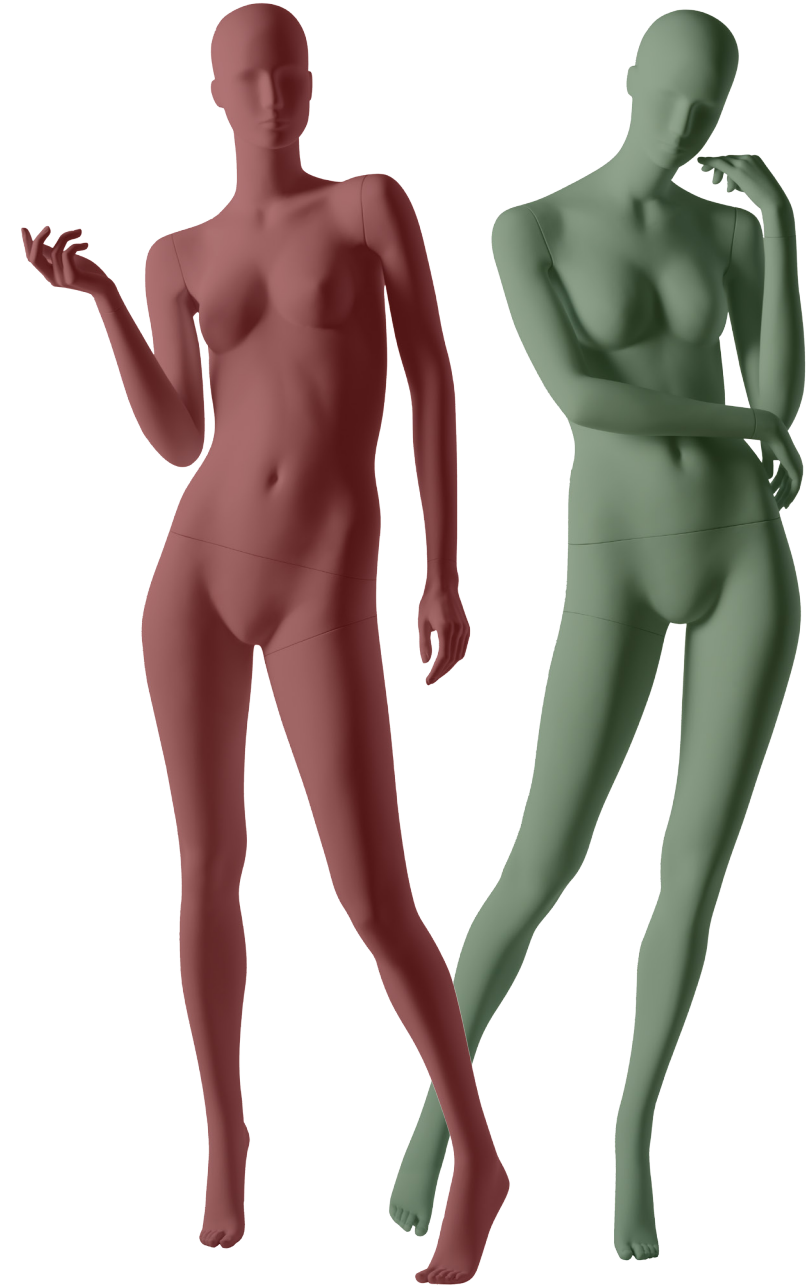

STELLA Collection

CREATING AMAZING MANNEQUINS
WITH SUSTAINABILITY IN THEIR HEARTS.

A NEW STAR IS BORN

MEASUREMENTS

- | HEIGHT / 182CM / 71.6 INCHES
- | CHEST / 81CM / 31.9 INCHES
- | WAIST / 64CM / 25.2 INCHES
- | HIP / 91CM / 35.8 INCHES
- | HEEL / 10CM / 3.9 INCHES

DF 01 STL

IDW

MEASUREMENTS

- | HEIGHT / 182CM / 71.6 INCHES
- | CHEST / 81CM / 31.9 INCHES
- | WAIST / 64CM / 25.2 INCHES
- | HIP / 91CM / 35.8 INCHES
- | HEEL / 10CM / 3.9 INCHES

DF 02 STL

IDW

MEASUREMENTS

- | HEIGHT / 182CM / 71.6 INCHES
- | CHEST / 81CM / 31.9 INCHES
- | WAIST / 64CM / 25.2 INCHES
- | HIP / 91CM / 35.8 INCHES
- | HEEL / 10CM / 3.9 INCHES

DF 03 STL

IDW

MEASUREMENTS

- | HEIGHT / 182CM / 71.6 INCHES
- | CHEST / 81CM / 31.9 INCHES
- | WAIST / 64CM / 25.2 INCHES
- | HIP / 91CM / 35.8 INCHES
- | HEEL / 10CM / 3.9 INCHES

DF 04 STL

IDW

MEASUREMENTS

- | HEIGHT / 182CM / 71.6 INCHES
- | CHEST / 81CM / 31.9 INCHES
- | WAIST / 64CM / 25.2 INCHES
- | HIP / 91CM / 35.8 INCHES
- | HEEL / 10CM / 3.9 INCHES

DF 05 STL

IDW

MEASUREMENTS