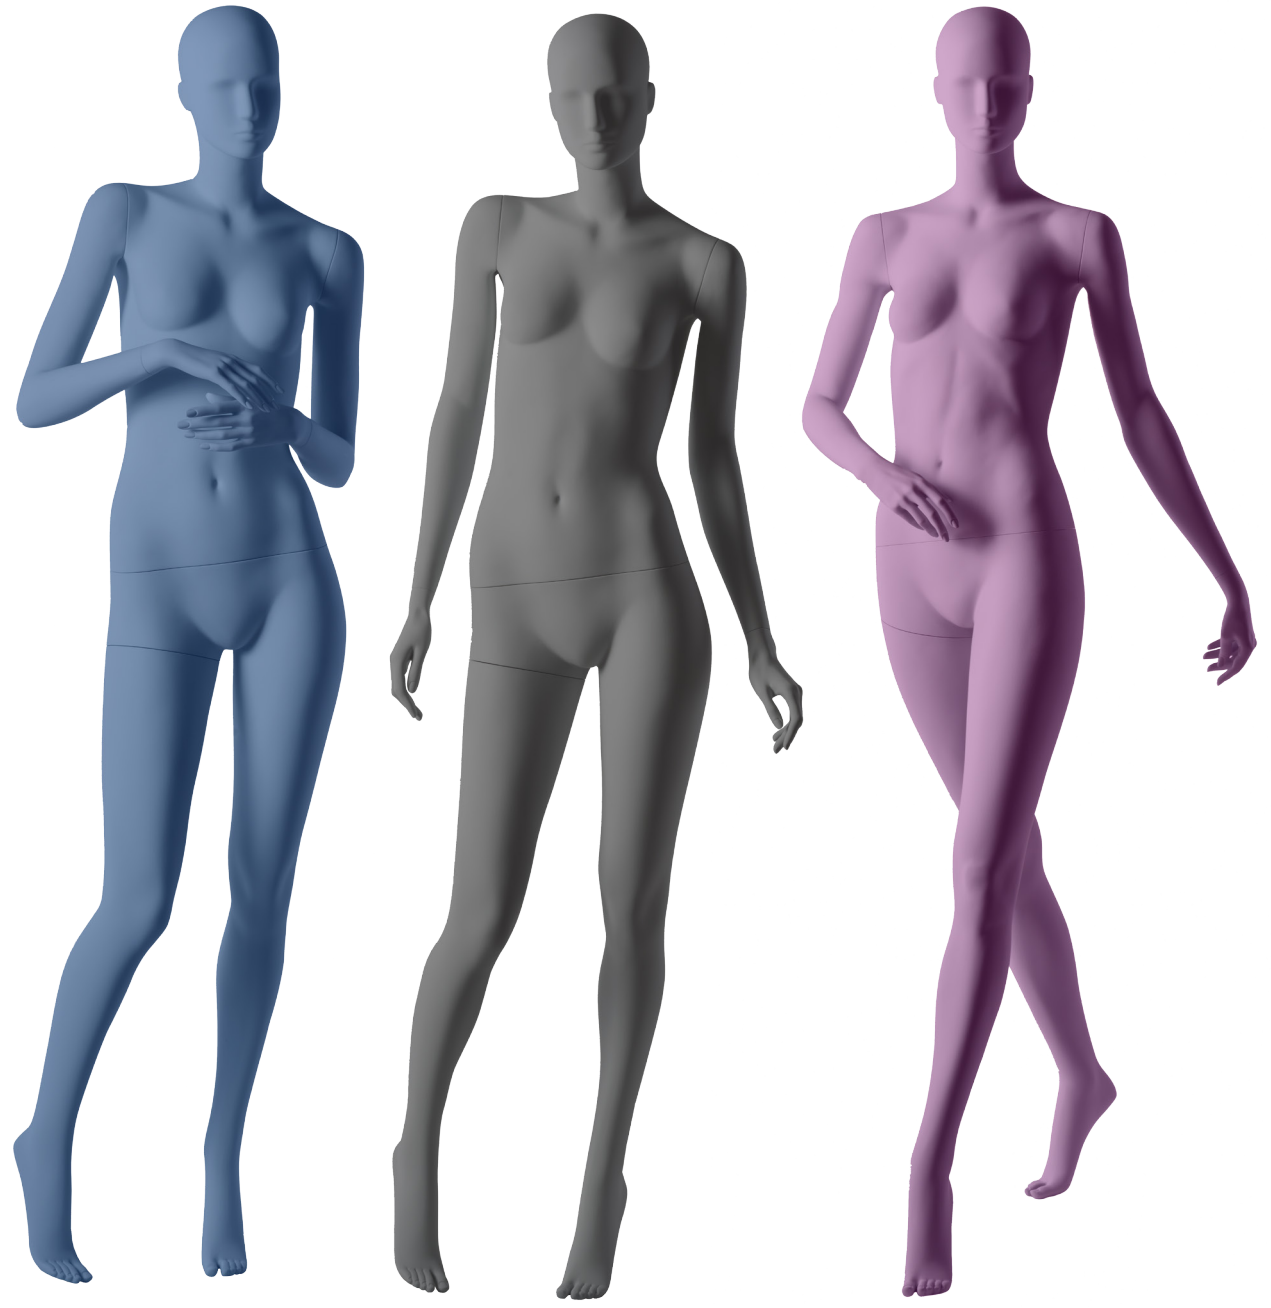

STELLA Collection

CREATING AMAZING MANNEQUINS
WITH SUSTAINABILITY IN THEIR HEARTS.

A NEW STAR IS BORN

MEASUREMENTS

- | HEIGHT / 182CM / 71.6 INCHES
- | CHEST / 81CM / 31.9 INCHES
- | WAIST / 64CM / 25.2 INCHES
- | HIP / 91CM / 35.8 INCHES
- | HEEL / 10CM / 3.9 INCHES

DF 01 STL

IDW

MEASUREMENTS

- | HEIGHT / 182CM / 71.6 INCHES
- | CHEST / 81CM / 31.9 INCHES
- | WAIST / 64CM / 25.2 INCHES
- | HIP / 91CM / 35.8 INCHES
- | HEEL / 10CM / 3.9 INCHES

DF 02 STL

IDW

MEASUREMENTS

- | HEIGHT / 182CM / 71.6 INCHES
- | CHEST / 81CM / 31.9 INCHES
- | WAIST / 64CM / 25.2 INCHES
- | HIP / 91CM / 35.8 INCHES
- | HEEL / 10CM / 3.9 INCHES

DF 03 STL

IDW

MEASUREMENTS

- | HEIGHT / 182CM / 71.6 INCHES
- | CHEST / 81CM / 31.9 INCHES
- | WAIST / 64CM / 25.2 INCHES
- | HIP / 91CM / 35.8 INCHES
- | HEEL / 10CM / 3.9 INCHES

DF 04 STL

IDW

MEASUREMENTS

- | HEIGHT / 182CM / 71.6 INCHES
- | CHEST / 81CM / 31.9 INCHES
- | WAIST / 64CM / 25.2 INCHES
- | HIP / 91CM / 35.8 INCHES
- | HEEL / 10CM / 3.9 INCHES

DF 05 STL

IDW

MEASUREMENTS