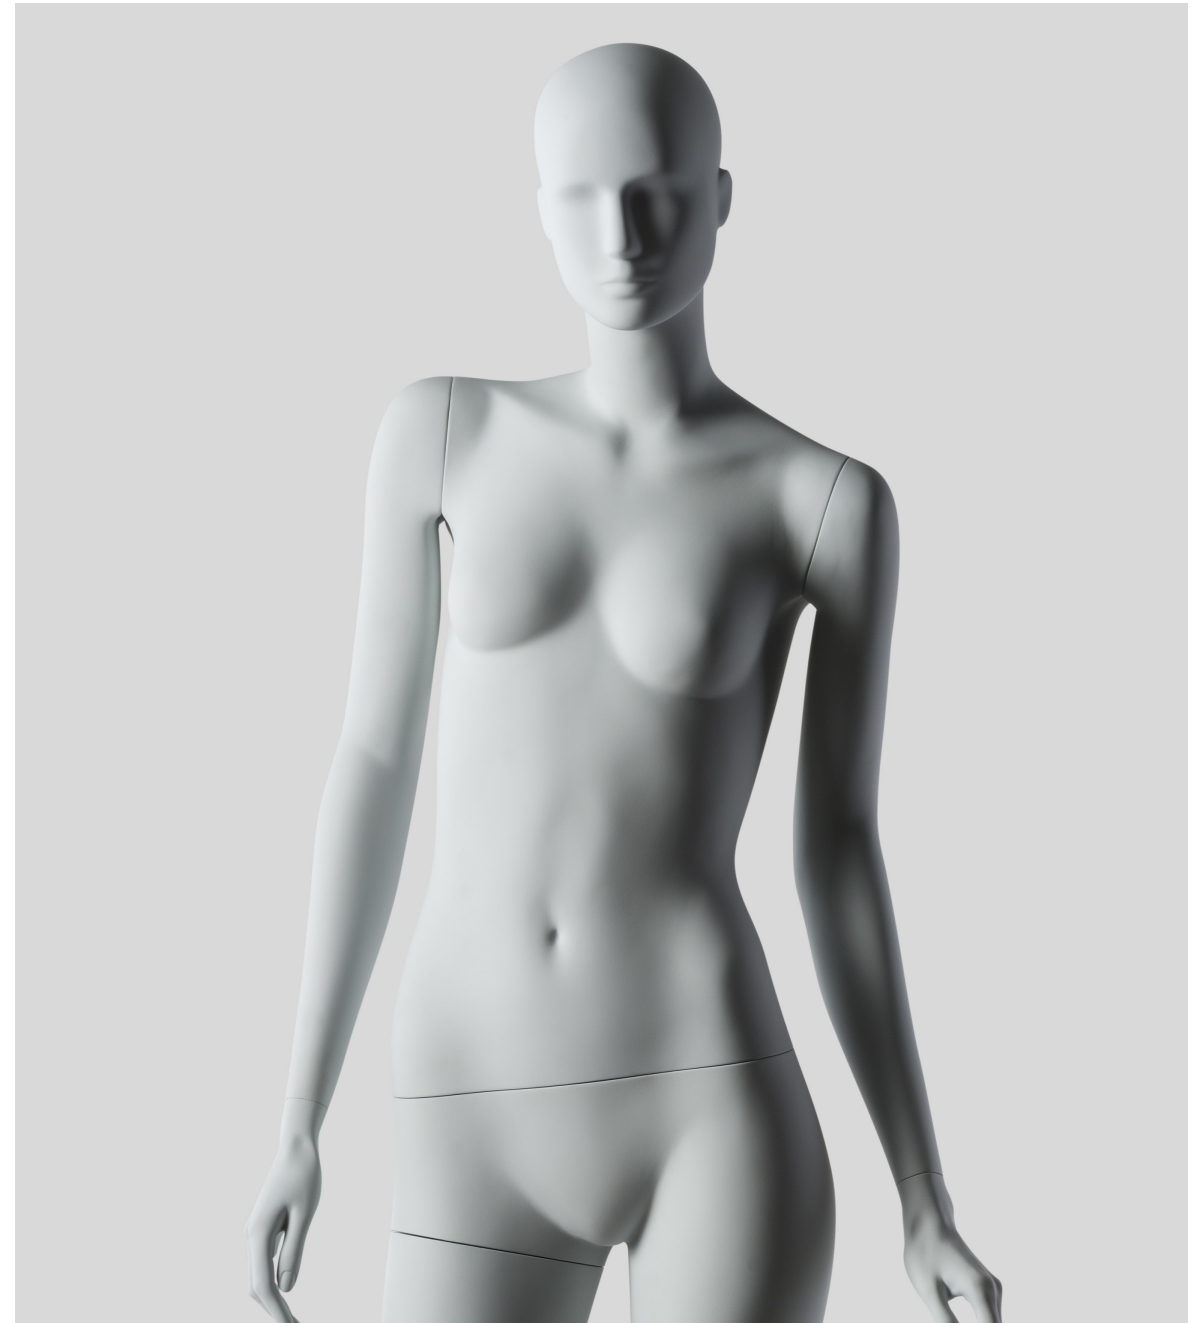

STELLA Collection

CREATING AMAZING MANNEQUINS
WITH SUSTAINABILITY IN THEIR HEARTS.

A NEW STAR IS BORN

MEASUREMENTS

- | HEIGHT / 182CM / 71.6 INCHES
- | CHEST / 81CM / 31.9 INCHES
- | WAIST / 64CM / 25.2 INCHES
- | HIP / 91CM / 35.8 INCHES
- | HEEL / 10CM / 3.9 INCHES

DF 01 STL

IDW

MEASUREMENTS

- | HEIGHT / 182CM / 71.6 INCHES
- | CHEST / 81CM / 31.9 INCHES
- | WAIST / 64CM / 25.2 INCHES
- | HIP / 91CM / 35.8 INCHES
- | HEEL / 10CM / 3.9 INCHES

DF 02 STL

IDW

MEASUREMENTS

- | HEIGHT / 182CM / 71.6 INCHES
- | CHEST / 81CM / 31.9 INCHES
- | WAIST / 64CM / 25.2 INCHES
- | HIP / 91CM / 35.8 INCHES
- | HEEL / 10CM / 3.9 INCHES

DF 03 STL

IDW

MEASUREMENTS

- | HEIGHT / 182CM / 71.6 INCHES
- | CHEST / 81CM / 31.9 INCHES
- | WAIST / 64CM / 25.2 INCHES
- | HIP / 91CM / 35.8 INCHES
- | HEEL / 10CM / 3.9 INCHES

DF 04 STL

IDW

MEASUREMENTS

- | HEIGHT / 182CM / 71.6 INCHES
- | CHEST / 81CM / 31.9 INCHES
- | WAIST / 64CM / 25.2 INCHES
- | HIP / 91CM / 35.8 INCHES
- | HEEL / 10CM / 3.9 INCHES

DF 05 STL

IDW

MEASUREMENTS