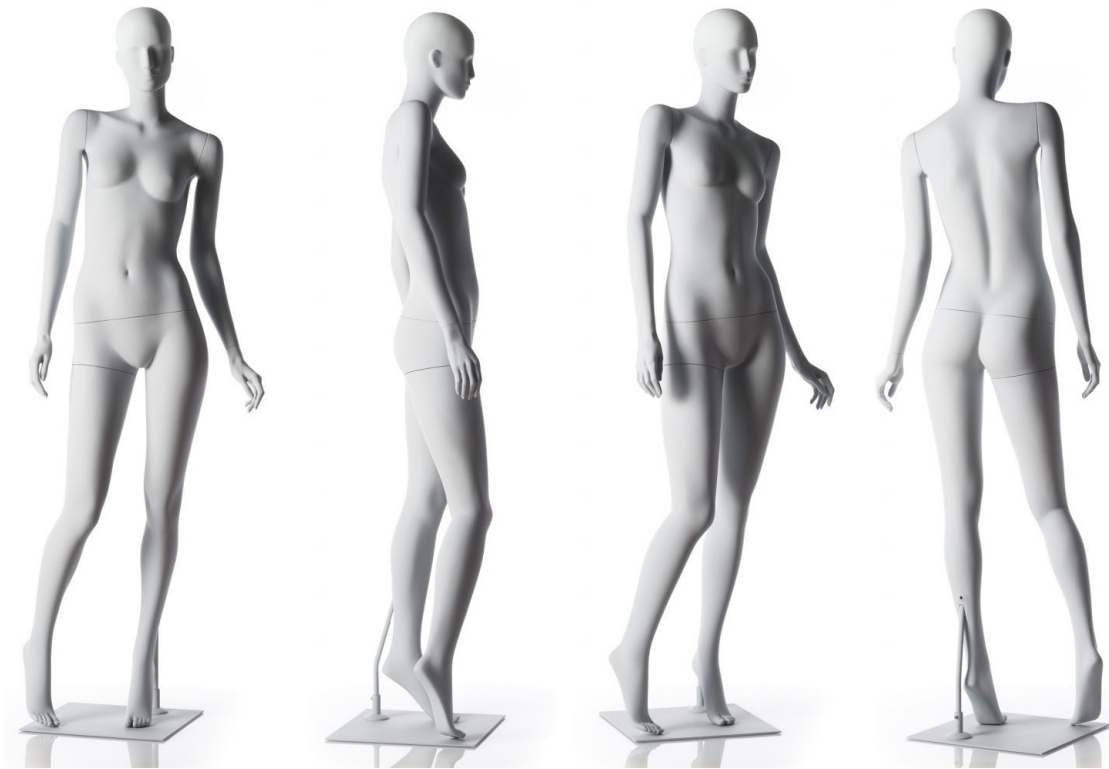

STELLA Collection

CREATING AMAZING MANNEQUINS
WITH SUSTAINABILITY IN THEIR HEARTS.

A NEW STAR IS BORN

MEASUREMENTS

- | HEIGHT / 182CM / 71.6 INCHES
- | CHEST / 81CM / 31.9 INCHES
- | WAIST / 64CM / 25.2 INCHES
- | HIP / 91CM / 35.8 INCHES
- | HEEL / 10CM / 3.9 INCHES

DF 01 STL

IDW

MEASUREMENTS

- | HEIGHT / 182CM / 71.6 INCHES
- | CHEST / 81CM / 31.9 INCHES
- | WAIST / 64CM / 25.2 INCHES
- | HIP / 91CM / 35.8 INCHES
- | HEEL / 10CM / 3.9 INCHES

DF 02 STL

IDW

MEASUREMENTS

- | HEIGHT / 182CM / 71.6 INCHES
- | CHEST / 81CM / 31.9 INCHES
- | WAIST / 64CM / 25.2 INCHES
- | HIP / 91CM / 35.8 INCHES
- | HEEL / 10CM / 3.9 INCHES

DF 03 STL

IDW

MEASUREMENTS

- | HEIGHT / 182CM / 71.6 INCHES
- | CHEST / 81CM / 31.9 INCHES
- | WAIST / 64CM / 25.2 INCHES
- | HIP / 91CM / 35.8 INCHES
- | HEEL / 10CM / 3.9 INCHES

DF 04 STL

IDW

MEASUREMENTS

- | HEIGHT / 182CM / 71.6 INCHES
- | CHEST / 81CM / 31.9 INCHES
- | WAIST / 64CM / 25.2 INCHES
- | HIP / 91CM / 35.8 INCHES
- | HEEL / 10CM / 3.9 INCHES

DF 05 STL

IDW

MEASUREMENTS