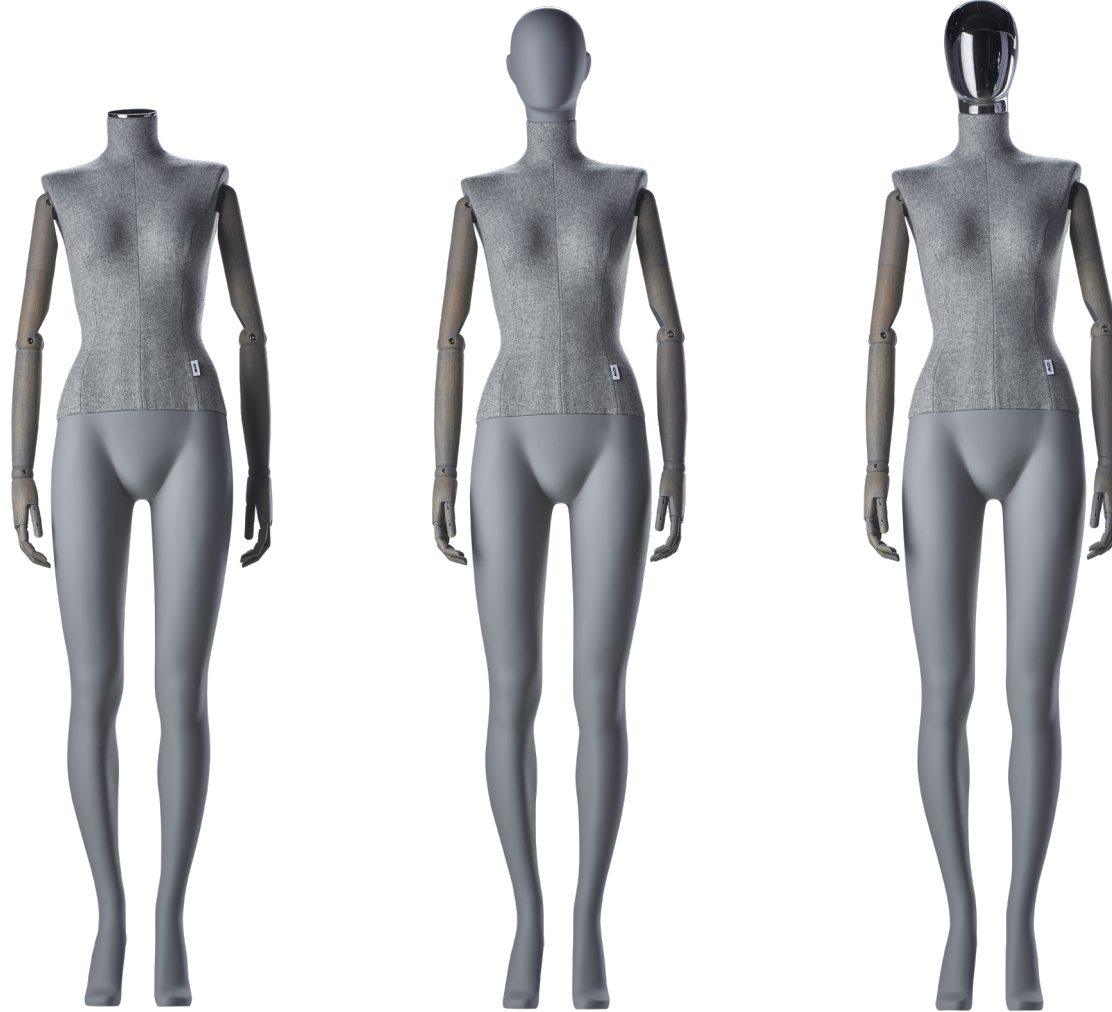

Puzzle Too

CREATING AMAZING MANNEQUINS
WITH SUSTAINABILITY IN THEIR HEARTS

MEASUREMENTS FEMALE

- | HEIGHT / 181CM / 71.3 INCHES
- | HEIGHT HEADLESS / 164CM / 64.6 INCHES
- | BUST / 83CM / 32.7 INCHES
- | WAIST / 62CM / 24.4 INCHES
- | HIP / 92CM / 36.2 INCHES
- HEEL / 11CM / 4.3 INCHES

MEASUREMENTS MALE

- | HEIGHT / 186CM / 73.2 INCHES
- | HEIGHT HEADLESS / 168CM / 66.1 INCHES
- | CHEST / 95CM / 37.4 INCHES
- | WAIST / 76CM / 30.0 INCHES
- | HIP / 98CM / 38.6 INCHES
- | HEEL / 2CM / 0.8 INCHES

MEASUREMENTS FEMALE

- | HEIGHT / 77CM / 30.3 INCHES
- | HEIGHT HEADLESS / 60CM / 23.6 INCHES
- | CHEST / 83CM / 32.7 INCHES
- | WAIST / 62CM / 24.4 INCHES
- | HEIGHT FEMALE BLOCK / 12CM / 4.7 INCHES (+)