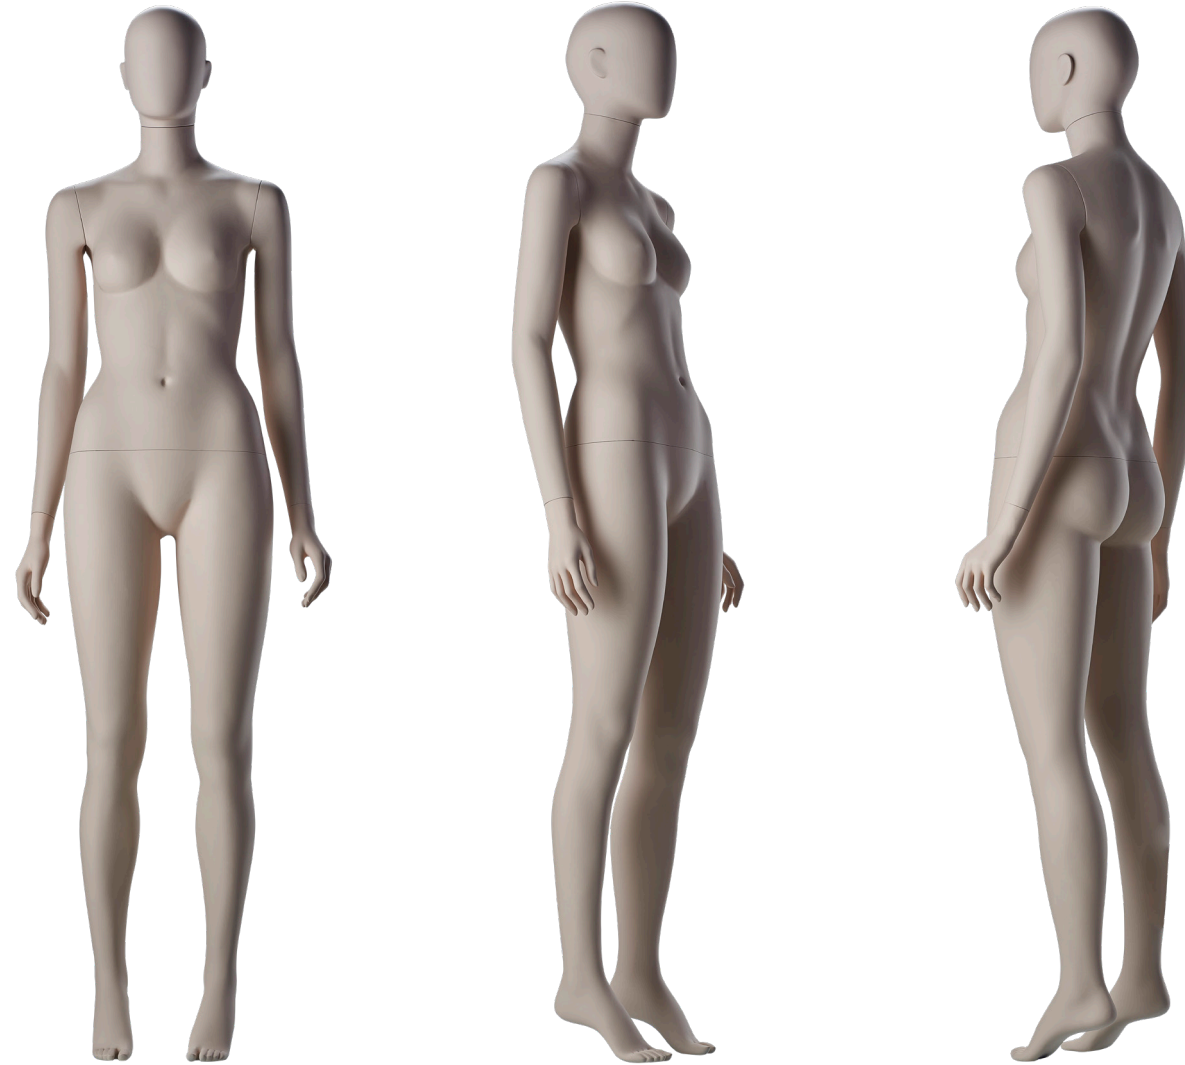

# Inclusives

CREATING AMAZING MANNEQUINS  
WITH SUSTAINABILITY IN THEIR HEARTS

**IDW**

**MEASUREMENTS FEMALE**

- | HEIGHT / 184CM / 72.4 INCHES
- | BUST / 109CM / 42.9 INCHES
- | WAIST / 87CM / 34.3 INCHES
- | HIP / 119CM / 46.9 INCHES
- | HEEL / 10CM / 4.0 INCHES

**MEASUREMENTS FEMALE**

- | HEIGHT / 178CM / 70.0 INCHES
- | BUST / 88,5CM / 34.8 INCHES
- | WAIST / 72CM / 28.3 INCHES
- | HIP / 94CM / 37.0 INCHES
- | HEEL / 3CM / 1.2 INCHES

**MEASUREMENTS FEMALE**

- | HEIGHT / 181CM / 71.3 INCHES
- | BUST / 91CM / 35.8 INCHES
- | WAIST / 67CM / 26.4 INCHES
- | HIP / 100CM / 39.4 INCHES
- | HEEL / 8CM / 3.1 INCHES

IN03

**IDW**

**MEASUREMENTS FEMALE**

- | HEIGHT / 180CM / 70.9 INCHES
- | CHEST / 83,5CM / 32.9 INCHES
- | WAIST / 65CM / 25.6 INCHES
- | HIP / 97CM / 38.6 INCHES
- | HEEL / 8CM / 3.2 INCHES

**MEASUREMENTS FEMALE**

- | HEIGHT / 178CM / 70.1 INCHES
- | BUST / 91,5CM / 36.0 INCHES
- | WAIST / 69CM / 27.1 INCHES
- | HIP / 90CM / 35.4 INCHES
- | HEEL / 3CM / 1.2 INCHES

IN05

**IDW**

**MEASUREMENTS FEMALE**

- | HEIGHT / 182CM / 71.6 INCHES
- | BUST / 102CM / 40.4 INCHES
- | WAIST / 74,5CM / 29.3 INCHES
- | HIP / 103CM / 40.5 INCHES
- | HEEL / 3CM / 1.2 INCHES