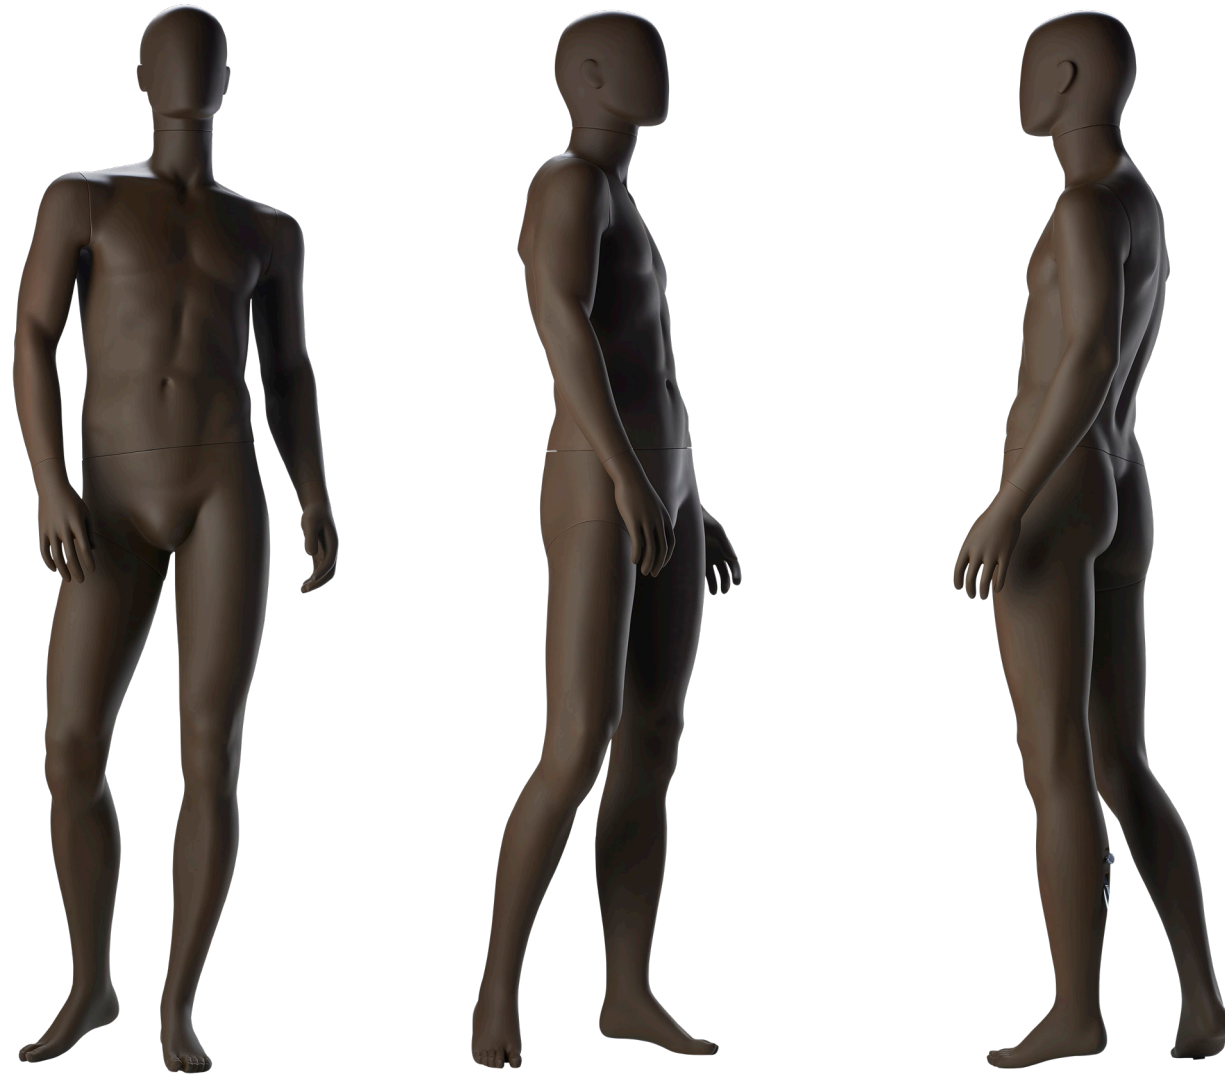

# Inclusives

CREATING AMAZING MANNEQUINS  
WITH SUSTAINABILITY IN THEIR HEARTS

**IDW**

**MEASUREMENTS FEMALE**

- | HEIGHT / 184CM / 72.4 INCHES
- | BUST / 109CM / 42.9 INCHES
- | WAIST / 87CM / 34.3 INCHES
- | HIP / 119CM / 46.9 INCHES
- | HEEL / 10CM / 4.0 INCHES

- | HEIGHT / 178CM / 70.1 INCHES
- | BUST / 91,5CM / 36.0 INCHES
- | WAIST / 69CM / 27.1 INCHES
- | HIP / 90CM / 35.4 INCHES
- | HEEL / 3CM / 1.2 INCHES

IN05

**IDW**

**MEASUREMENTS FEMALE**

- | HEIGHT / 182CM / 71.6 INCHES
- | BUST / 102CM / 40.4 INCHES
- | WAIST / 74,5CM / 29.3 INCHES
- | HIP / 103CM / 40.5 INCHES
- | HEEL / 3CM / 1.2 INCHES

**MEASUREMENTS FEMALE**

- | HEIGHT / 182CM / 71.7 INCHES
- | BUST / 102CM / 40.2 INCHES
- | WAIST / 74,5CM / 29.3 INCHES
- | HIP / 103CM / 40.4 INCHES
- | HEEL / 3CM / 1.2 INCHES

**MEASUREMENTS MALE**

- | HEIGHT / 183,5CM / 72.2 INCHES
- | CHEST / 88,5CM / 34.8 INCHES
- | WAIST / 73CM / 28.7 INCHES
- | HIP / 90CM / 35.0 INCHES
- | HEEL / 3CM / 1.2 INCHES

**MEASUREMENTS MALE**

- | HEIGHT / 187CM / 73.6 INCHES
- | CHEST / 95CM / 37.4 INCHES
- | WAIST / 76CM / 29.9 INCHES
- | HIP / 91,5CM / 36.0 INCHES
- | HEEL / 3CM / 1.2 INCHES

**MEASUREMENTS MALE**

- | HEIGHT / 186CM / 73.2 INCHES
- | CHEST / 96CM / 37.8 INCHES
- | WAIST / 76CM / 29.9 INCHES
- | HIP / 92CM / 36.2W INCHES
- | HEEL / 3CM / 1.2 INCHES