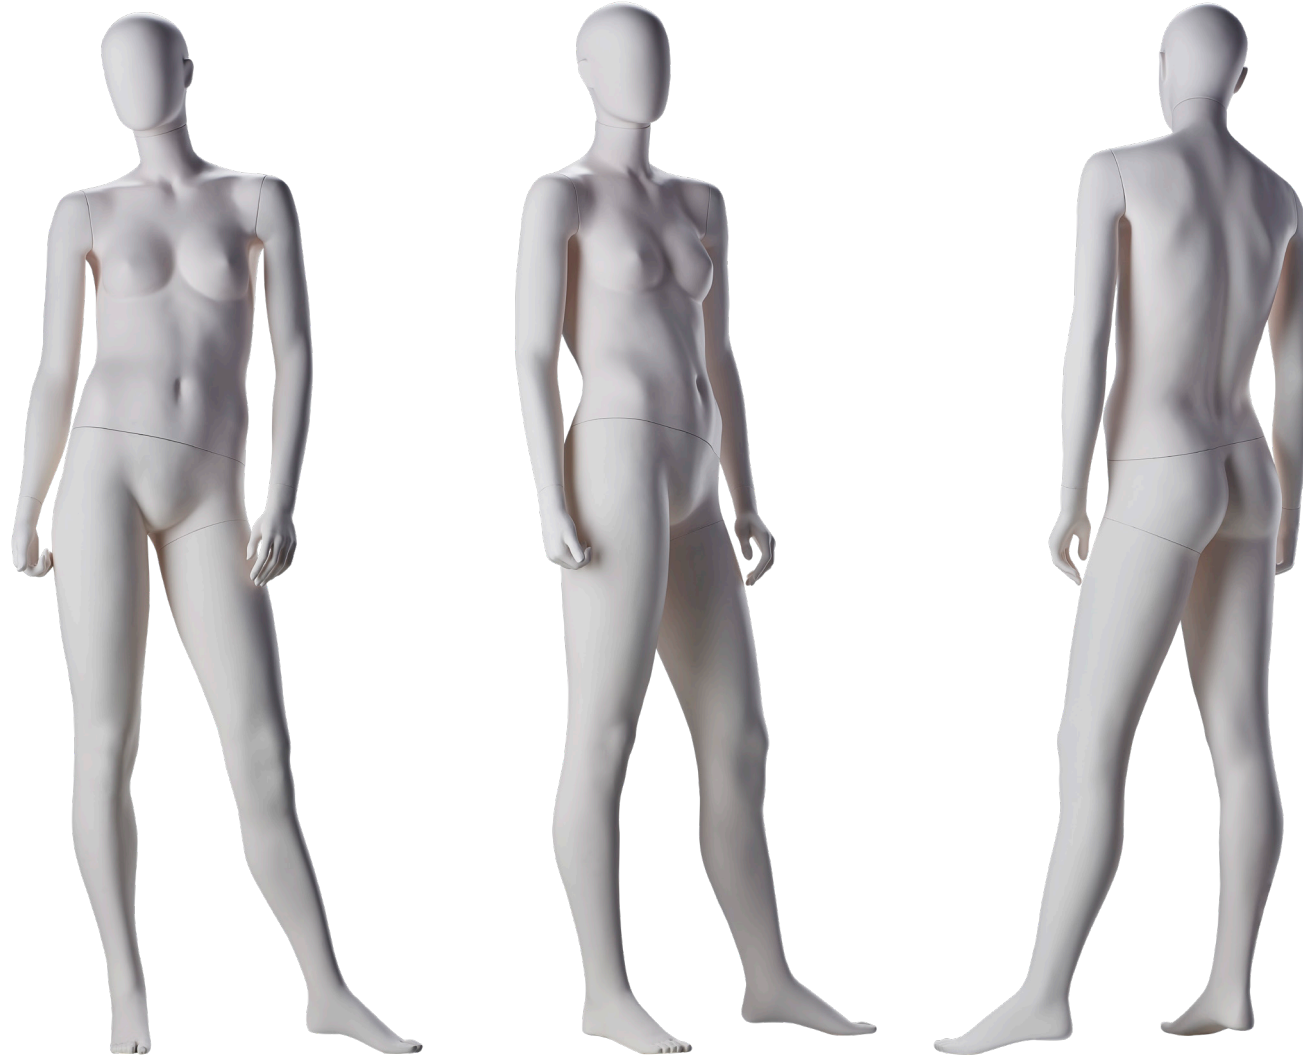

# Inclusives

CREATING AMAZING MANNEQUINS  
WITH SUSTAINABILITY IN THEIR HEARTS

**IDW**

**MEASUREMENTS FEMALE**

- | HEIGHT / 184CM / 72.4 INCHES
- | BUST / 109CM / 42.9 INCHES
- | WAIST / 87CM / 34.3 INCHES
- | HIP / 119CM / 46.9 INCHES
- | HEEL / 10CM / 4.0 INCHES

**MEASUREMENTS FEMALE**

- | HEIGHT / 178CM / 70.0 INCHES
- | BUST / 88,5CM / 34.8 INCHES
- | WAIST / 72CM / 28.3 INCHES
- | HIP / 94CM / 37.0 INCHES
- | HEEL / 3CM / 1.2 INCHES

**MEASUREMENTS FEMALE**

- | HEIGHT / 181CM / 71.3 INCHES
- | BUST / 91CM / 35.8 INCHES
- | WAIST / 67CM / 26.4 INCHES
- | HIP / 100CM / 39.4 INCHES
- | HEEL / 8CM / 3.1 INCHES

IN03

**IDW**

**MEASUREMENTS FEMALE**

- | HEIGHT / 180CM / 70.9 INCHES
- | CHEST / 83,5CM / 32.9 INCHES
- | WAIST / 65CM / 25.6 INCHES
- | HIP / 97CM / 38.6 INCHES
- | HEEL / 8CM / 3.2 INCHES

**MEASUREMENTS FEMALE**

- | HEIGHT / 178CM / 70.1 INCHES
- | BUST / 91,5CM / 36.0 INCHES
- | WAIST / 69CM / 27.1 INCHES
- | HIP / 90CM / 35.4 INCHES
- | HEEL / 3CM / 1.2 INCHES

IN05

**IDW**

**MEASUREMENTS FEMALE**

- | HEIGHT / 182CM / 71.6 INCHES
- | BUST / 102CM / 40.4 INCHES
- | WAIST / 74,5CM / 29.3 INCHES
- | HIP / 103CM / 40.5 INCHES
- | HEEL / 3CM / 1.2 INCHES