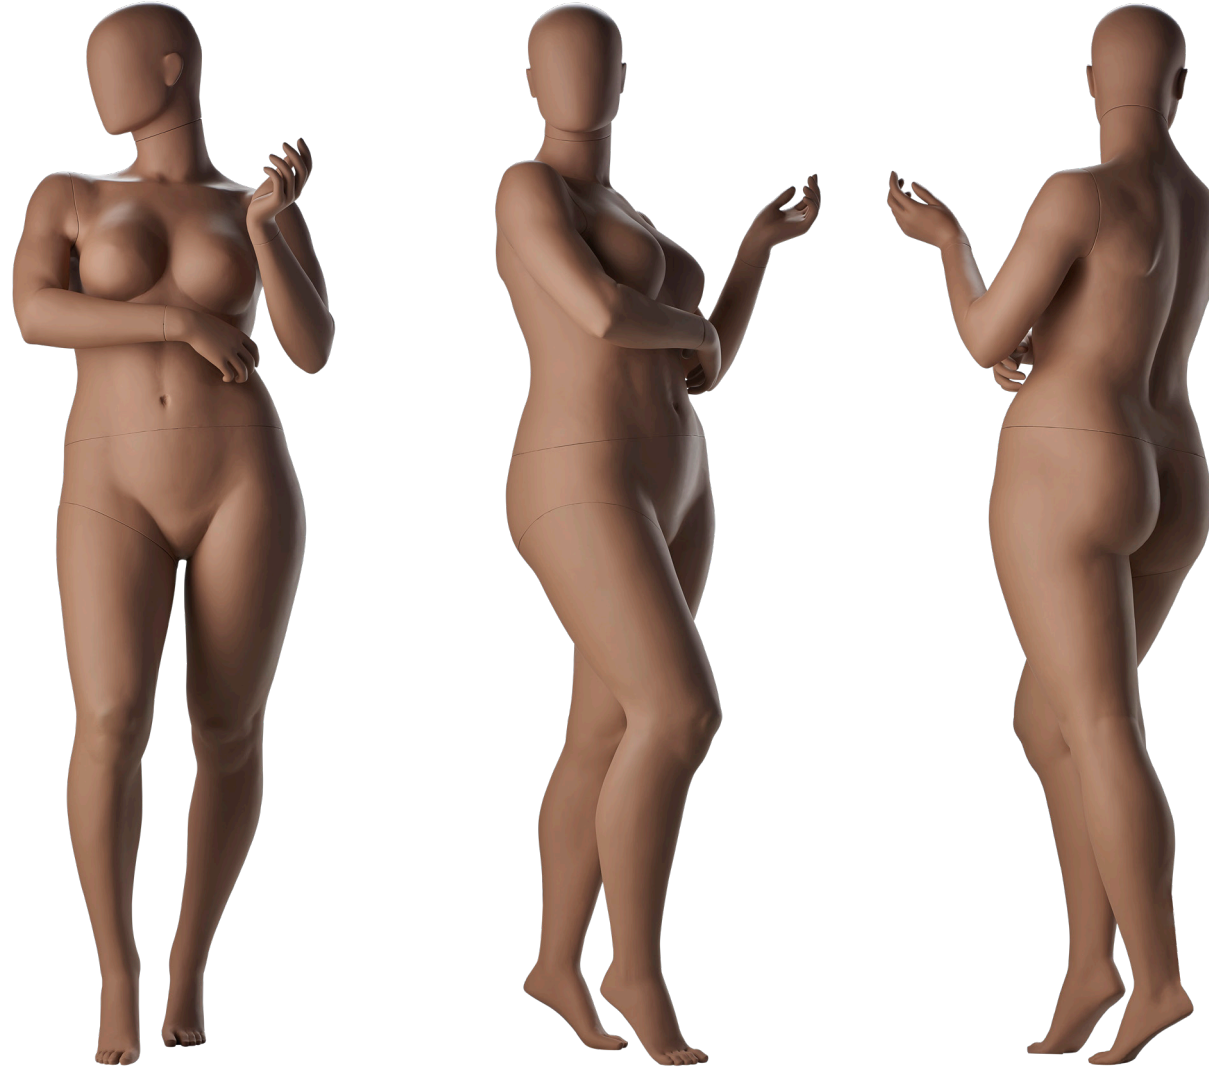

# Inclusives

CREATING AMAZING MANNEQUINS  
WITH SUSTAINABILITY IN THEIR HEARTS

**IDW**

**MEASUREMENTS FEMALE**

- | HEIGHT / 184CM / 72.4 INCHES
- | BUST / 109CM / 42.9 INCHES
- | WAIST / 87CM / 34.3 INCHES
- | HIP / 119CM / 46.9 INCHES
- | HEEL / 10CM / 4.0 INCHES

**MEASUREMENTS FEMALE**

- | HEIGHT / 178CM / 70.0 INCHES
- | BUST / 88,5CM / 34.8 INCHES
- | WAIST / 72CM / 28.3 INCHES
- | HIP / 94CM / 37.0 INCHES
- | HEEL / 3CM / 1.2 INCHES

**MEASUREMENTS FEMALE**

- | HEIGHT / 181CM / 71.3 INCHES
- | BUST / 91CM / 35.8 INCHES
- | WAIST / 67CM / 26.4 INCHES
- | HIP / 100CM / 39.4 INCHES
- | HEEL / 8CM / 3.1 INCHES

IN03

**IDW**

**MEASUREMENTS FEMALE**

- | HEIGHT / 180CM / 70.9 INCHES
- | CHEST / 83,5CM / 32.9 INCHES
- | WAIST / 65CM / 25.6 INCHES
- | HIP / 97CM / 38.6 INCHES
- | HEEL / 8CM / 3.2 INCHES

**MEASUREMENTS FEMALE**

- | HEIGHT / 178CM / 70.1 INCHES
- | BUST / 91,5CM / 36.0 INCHES
- | WAIST / 69CM / 27.1 INCHES
- | HIP / 90CM / 35.4 INCHES
- | HEEL / 3CM / 1.2 INCHES

IN05

**IDW**

**MEASUREMENTS FEMALE**

- | HEIGHT / 182CM / 71.6 INCHES
- | BUST / 102CM / 40.4 INCHES
- | WAIST / 74,5CM / 29.3 INCHES
- | HIP / 103CM / 40.5 INCHES
- | HEEL / 3CM / 1.2 INCHES