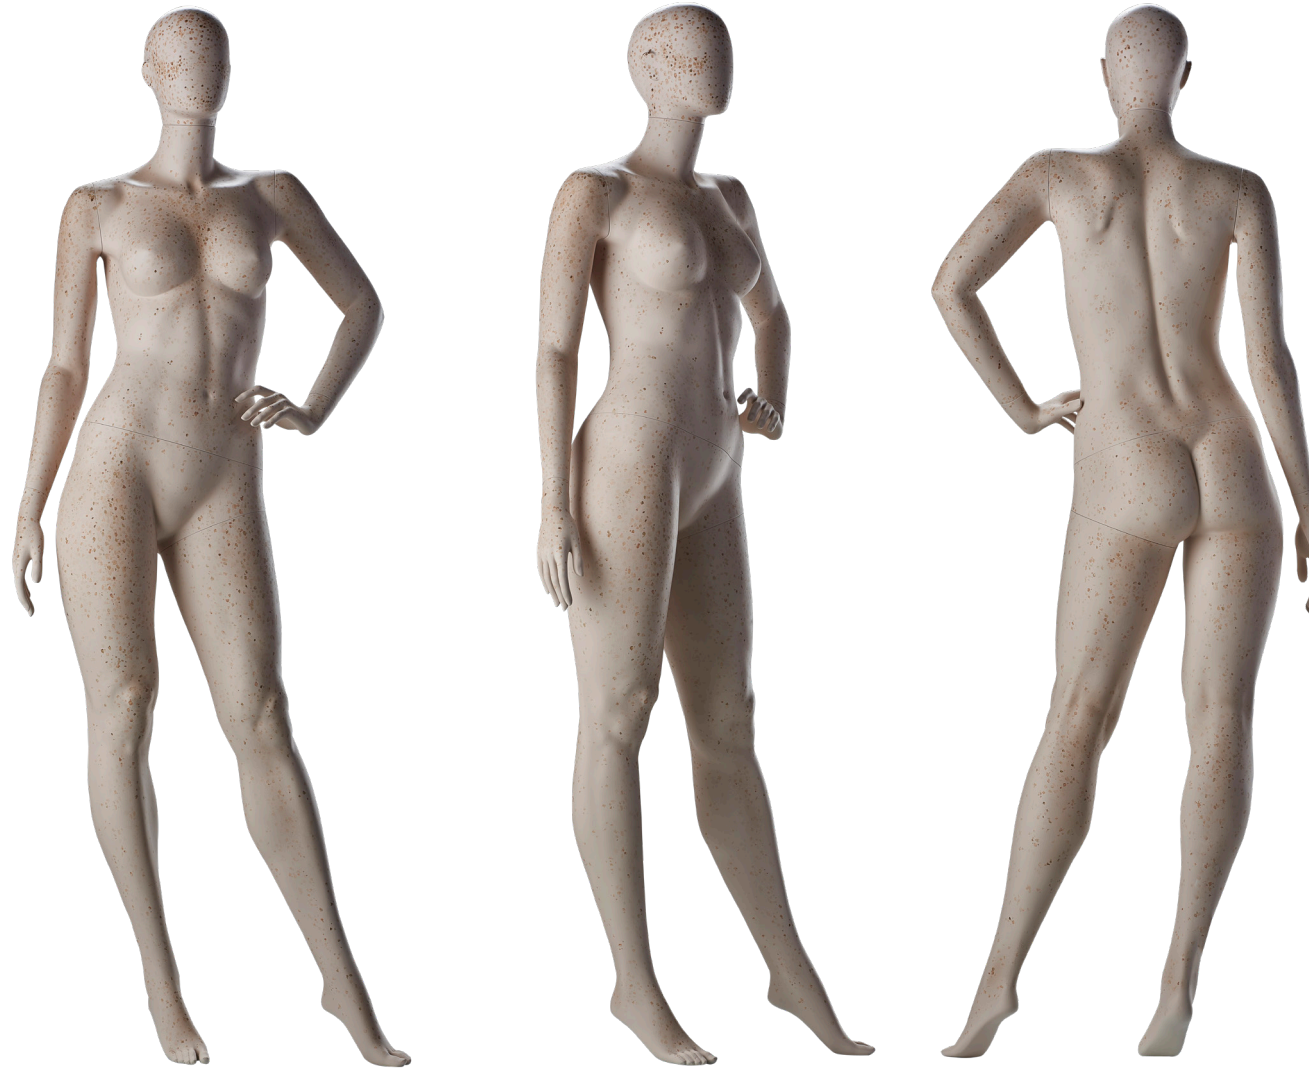

# Inclusives

CREATING AMAZING MANNEQUINS  
WITH SUSTAINABILITY IN THEIR HEARTS

**IDW**

**MEASUREMENTS FEMALE**

- | HEIGHT / 184CM / 72.4 INCHES
- | BUST / 109CM / 42.9 INCHES
- | WAIST / 87CM / 34.3 INCHES
- | HIP / 119CM / 46.9 INCHES
- | HEEL / 10CM / 4.0 INCHES

**MEASUREMENTS FEMALE**

- | HEIGHT / 178CM / 70.0 INCHES
- | BUST / 88,5CM / 34.8 INCHES
- | WAIST / 72CM / 28.3 INCHES
- | HIP / 94CM / 37.0 INCHES
- | HEEL / 3CM / 1.2 INCHES

**MEASUREMENTS FEMALE**

- | HEIGHT / 181CM / 71.3 INCHES
- | BUST / 91CM / 35.8 INCHES
- | WAIST / 67CM / 26.4 INCHES
- | HIP / 100CM / 39.4 INCHES
- | HEEL / 8CM / 3.1 INCHES

IN03

**IDW**

**MEASUREMENTS FEMALE**

- | HEIGHT / 180CM / 70.9 INCHES
- | CHEST / 83,5CM / 32.9 INCHES
- | WAIST / 65CM / 25.6 INCHES
- | HIP / 97CM / 38.6 INCHES
- | HEEL / 8CM / 3.2 INCHES

**MEASUREMENTS FEMALE**

- | HEIGHT / 178CM / 70.1 INCHES
- | BUST / 91,5CM / 36.0 INCHES
- | WAIST / 69CM / 27.1 INCHES
- | HIP / 90CM / 35.4 INCHES
- | HEEL / 3CM / 1.2 INCHES

IN05

**IDW**

**MEASUREMENTS FEMALE**

- | HEIGHT / 182CM / 71.6 INCHES
- | BUST / 102CM / 40.4 INCHES
- | WAIST / 74,5CM / 29.3 INCHES
- | HIP / 103CM / 40.5 INCHES
- | HEEL / 3CM / 1.2 INCHES