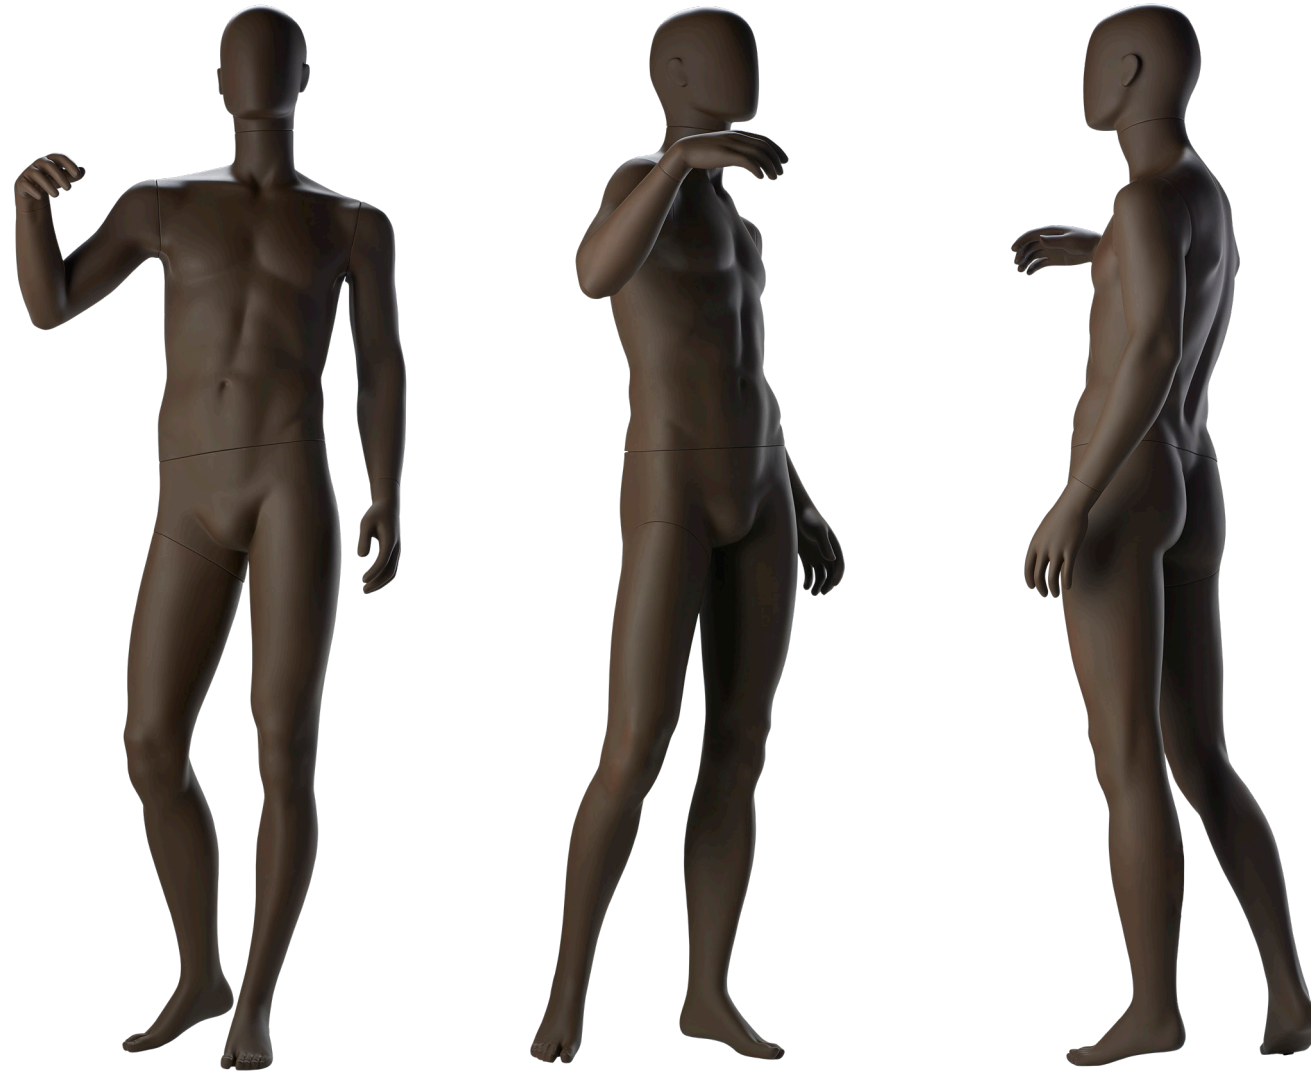

**MEASUREMENTS MALE**

- | HEIGHT / 183,5CM / 72.2 INCHES
- | CHEST / 88,5CM / 34.8 INCHES
- | WAIST / 73CM / 28.7 INCHES
- | HIP / 90CM / 35.0 INCHES
- | HEEL / 3CM / 1.2 INCHES

**MEASUREMENTS MALE**

- | HEIGHT / 187CM / 73.6 INCHES
- | CHEST / 95CM / 37.4 INCHES
- | WAIST / 76CM / 29.9 INCHES
- | HIP / 91,5CM / 36.0 INCHES
- | HEEL / 3CM / 1.2 INCHES