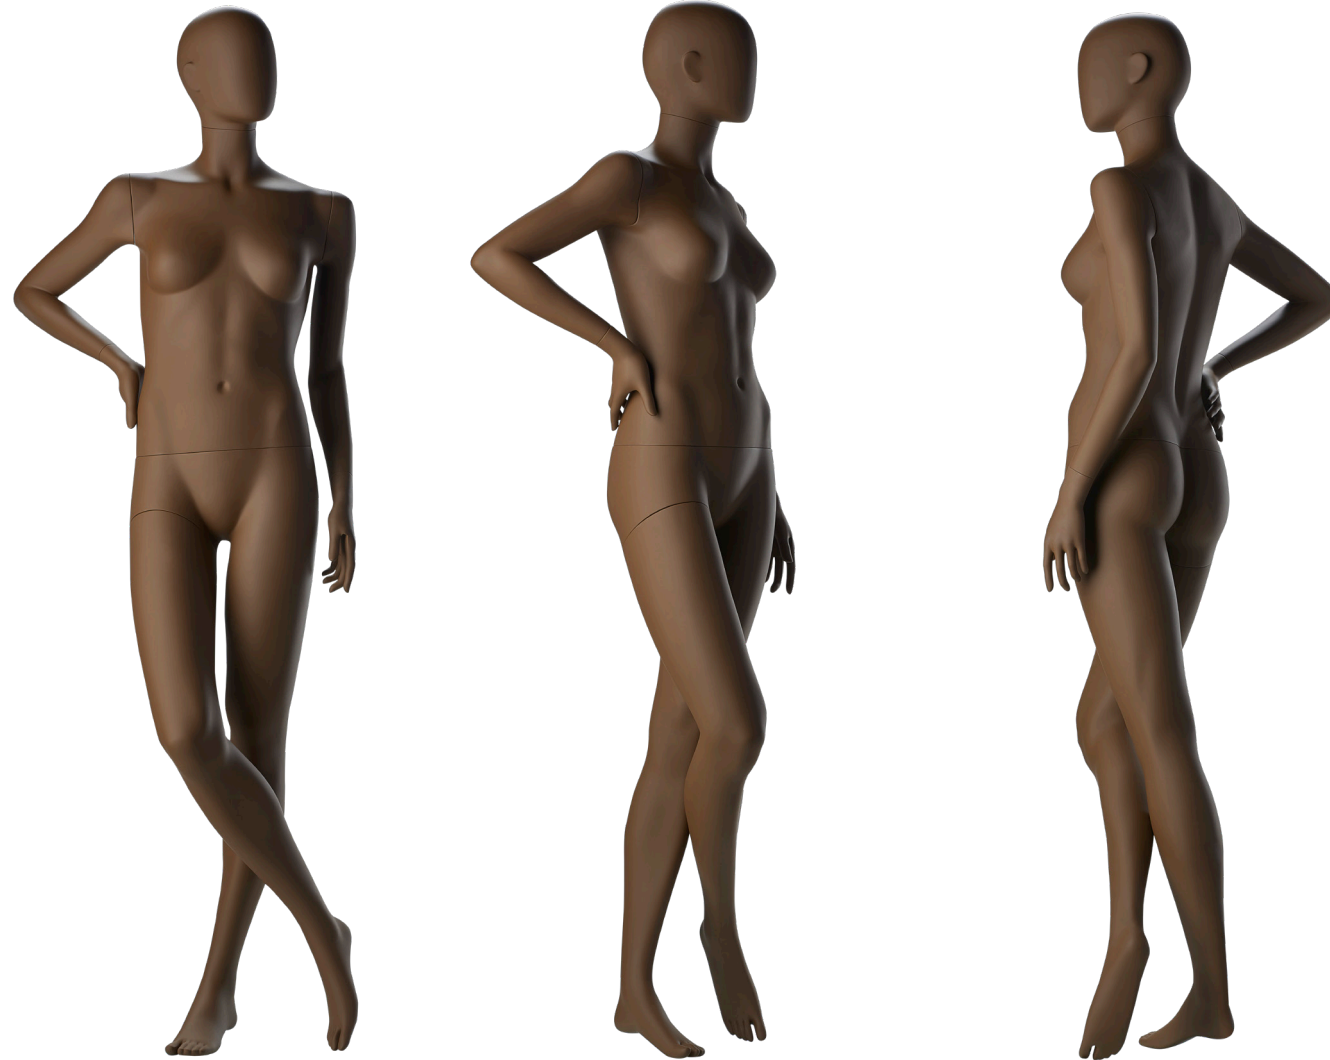

# Inclusives

CREATING AMAZING MANNEQUINS  
WITH SUSTAINABILITY IN THEIR HEARTS

**IDW**

**MEASUREMENTS FEMALE**

- | HEIGHT / 184CM / 72.4 INCHES
- | BUST / 109CM / 42.9 INCHES
- | WAIST / 87CM / 34.3 INCHES
- | HIP / 119CM / 46.9 INCHES
- | HEEL / 10CM / 4.0 INCHES

**MEASUREMENTS FEMALE**

- | HEIGHT / 178CM / 70.0 INCHES
- | BUST / 88,5CM / 34.8 INCHES
- | WAIST / 72CM / 28.3 INCHES
- | HIP / 94CM / 37.0 INCHES
- | HEEL / 3CM / 1.2 INCHES

**MEASUREMENTS FEMALE**

- | HEIGHT / 181CM / 71.3 INCHES
- | BUST / 91CM / 35.8 INCHES
- | WAIST / 67CM / 26.4 INCHES
- | HIP / 100CM / 39.4 INCHES
- | HEEL / 8CM / 3.1 INCHES

IN03

**IDW**

**MEASUREMENTS FEMALE**

- | HEIGHT / 180CM / 70.9 INCHES
- | CHEST / 83,5CM / 32.9 INCHES
- | WAIST / 65CM / 25.6 INCHES
- | HIP / 97CM / 38.6 INCHES
- | HEEL / 8CM / 3.2 INCHES

**MEASUREMENTS FEMALE**

- | HEIGHT / 178CM / 70.1 INCHES
- | BUST / 91,5CM / 36.0 INCHES
- | WAIST / 69CM / 27.1 INCHES
- | HIP / 90CM / 35.4 INCHES
- | HEEL / 3CM / 1.2 INCHES

IN05

**IDW**

**MEASUREMENTS FEMALE**

- | HEIGHT / 182CM / 71.6 INCHES
- | BUST / 102CM / 40.4 INCHES
- | WAIST / 74,5CM / 29.3 INCHES
- | HIP / 103CM / 40.5 INCHES
- | HEEL / 3CM / 1.2 INCHES