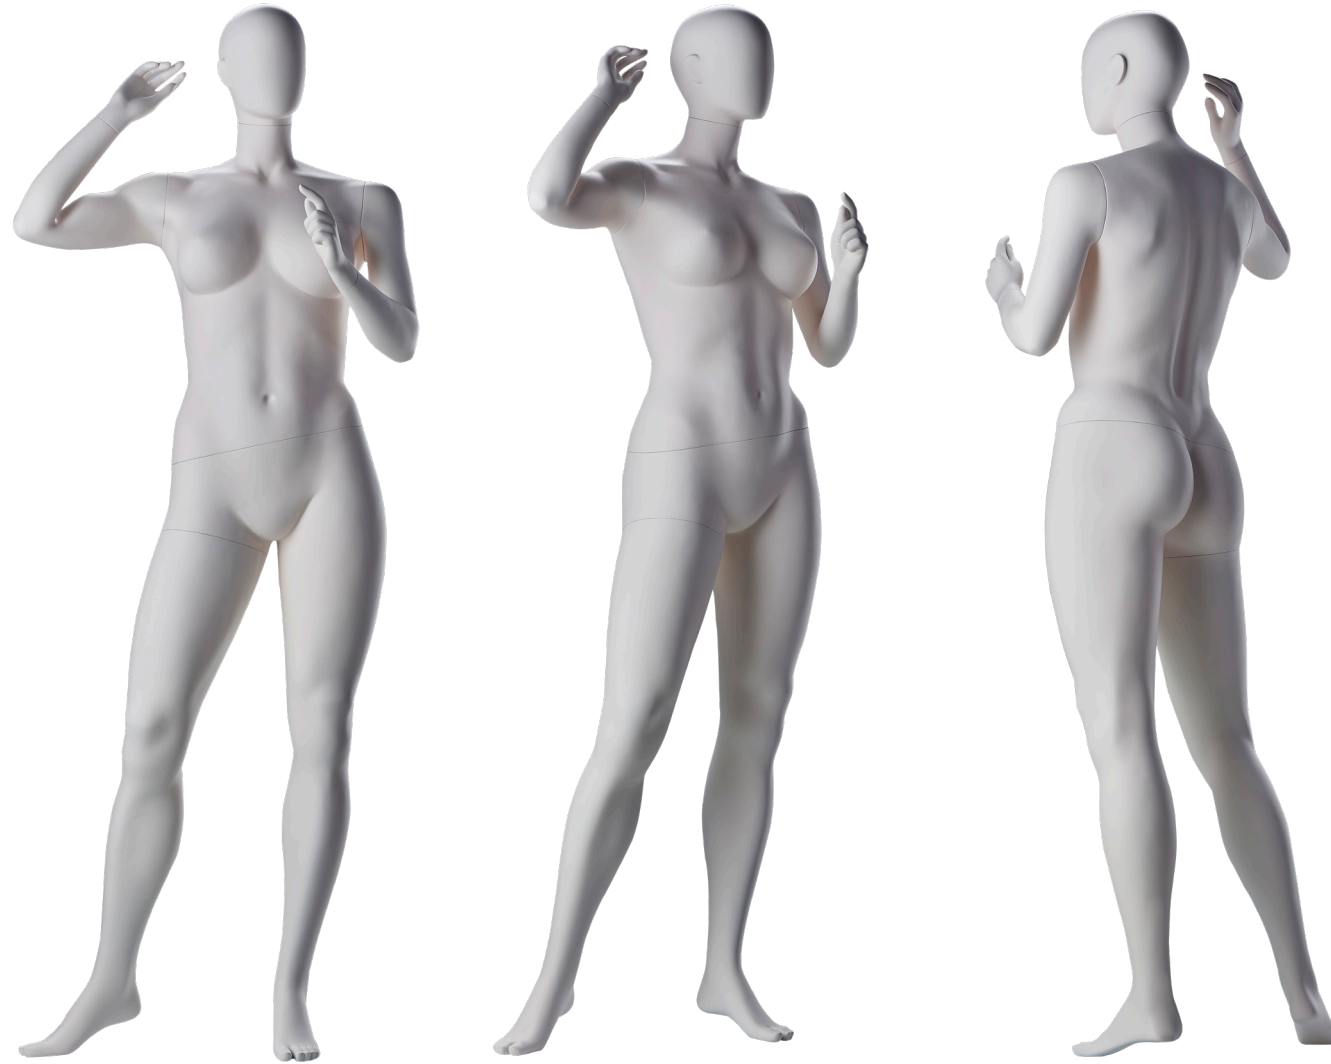

IN03

**IDW**

**MEASUREMENTS FEMALE**

- | HEIGHT / 180CM / 70.9 INCHES
- | CHEST / 83,5CM / 32.9 INCHES
- | WAIST / 65CM / 25.6 INCHES
- | HIP / 97CM / 38.6 INCHES
- | HEEL / 8CM / 3.2 INCHES

**MEASUREMENTS FEMALE**

- | HEIGHT / 178CM / 70.1 INCHES
- | BUST / 91,5CM / 36.0 INCHES
- | WAIST / 69CM / 27.1 INCHES
- | HIP / 90CM / 35.4 INCHES
- | HEEL / 3CM / 1.2 INCHES

IN05

**IDW**

**MEASUREMENTS FEMALE**

- | HEIGHT / 182CM / 71.6 INCHES
- | BUST / 102CM / 40.4 INCHES
- | WAIST / 74,5CM / 29.3 INCHES
- | HIP / 103CM / 40.5 INCHES
- | HEEL / 3CM / 1.2 INCHES

**MEASUREMENTS FEMALE**

- | HEIGHT / 182CM / 71.7 INCHES
- | BUST / 102CM / 40.2 INCHES
- | WAIST / 74,5CM / 29.3 INCHES
- | HIP / 103CM / 40.4 INCHES
- | HEEL / 3CM / 1.2 INCHES

**MEASUREMENTS MALE**

- | HEIGHT / 183,5CM / 72.2 INCHES
- | CHEST / 88,5CM / 34.8 INCHES
- | WAIST / 73CM / 28.7 INCHES
- | HIP / 90CM / 35.0 INCHES
- | HEEL / 3CM / 1.2 INCHES