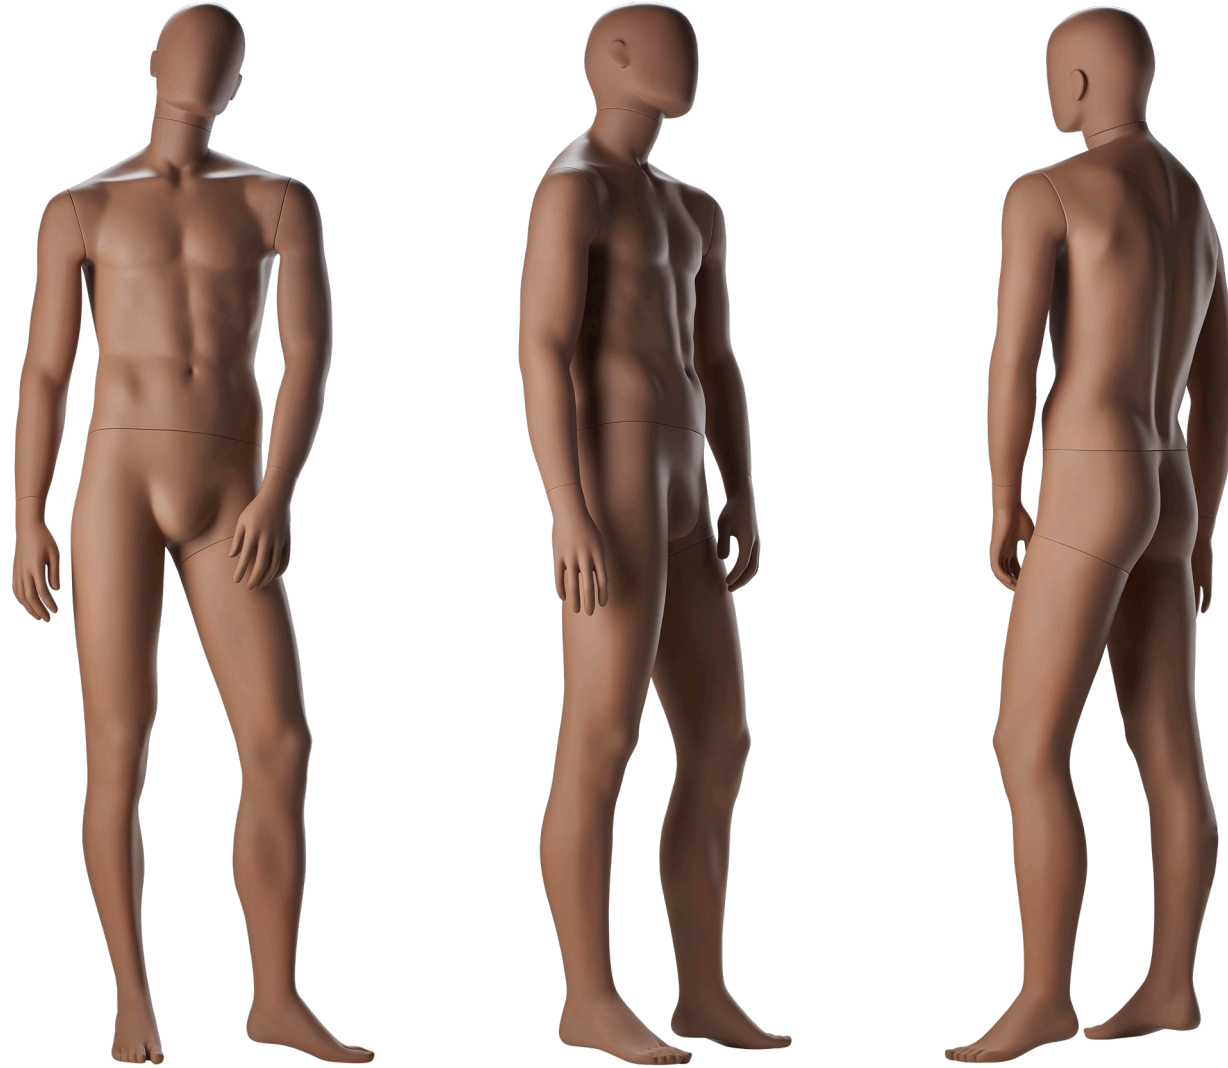

# Inclusives

CREATING AMAZING MANNEQUINS  
WITH SUSTAINABILITY IN THEIR HEARTS

**IDW**

**MEASUREMENTS FEMALE**

- | HEIGHT / 184CM / 72.4 INCHES
- | BUST / 109CM / 42.9 INCHES
- | WAIST / 87CM / 34.3 INCHES
- | HIP / 119CM / 46.9 INCHES
- | HEEL / 10CM / 4.0 INCHES

- | HEIGHT / 178CM / 70.1 INCHES
- | BUST / 91,5CM / 36.0 INCHES
- | WAIST / 69CM / 27.1 INCHES
- | HIP / 90CM / 35.4 INCHES
- | HEEL / 3CM / 1.2 INCHES

IN05

**IDW**

**MEASUREMENTS FEMALE**

- | HEIGHT / 182CM / 71.6 INCHES
- | BUST / 102CM / 40.4 INCHES
- | WAIST / 74,5CM / 29.3 INCHES
- | HIP / 103CM / 40.5 INCHES
- | HEEL / 3CM / 1.2 INCHES

**MEASUREMENTS FEMALE**

- | HEIGHT / 182CM / 71.7 INCHES
- | BUST / 102CM / 40.2 INCHES
- | WAIST / 74,5CM / 29.3 INCHES
- | HIP / 103CM / 40.4 INCHES
- | HEEL / 3CM / 1.2 INCHES

**MEASUREMENTS MALE**

- | HEIGHT / 183,5CM / 72.2 INCHES
- | CHEST / 88,5CM / 34.8 INCHES
- | WAIST / 73CM / 28.7 INCHES
- | HIP / 90CM / 35.0 INCHES
- | HEEL / 3CM / 1.2 INCHES

**MEASUREMENTS MALE**

- | HEIGHT / 187CM / 73.6 INCHES
- | CHEST / 95CM / 37.4 INCHES
- | WAIST / 76CM / 29.9 INCHES
- | HIP / 91,5CM / 36.0 INCHES
- | HEEL / 3CM / 1.2 INCHES

**MEASUREMENTS MALE**

- | HEIGHT / 186CM / 73.2 INCHES
- | CHEST / 96CM / 37.8 INCHES
- | WAIST / 76CM / 29.9 INCHES
- | HIP / 92CM / 36.2W INCHES
- | HEEL / 3CM / 1.2 INCHES