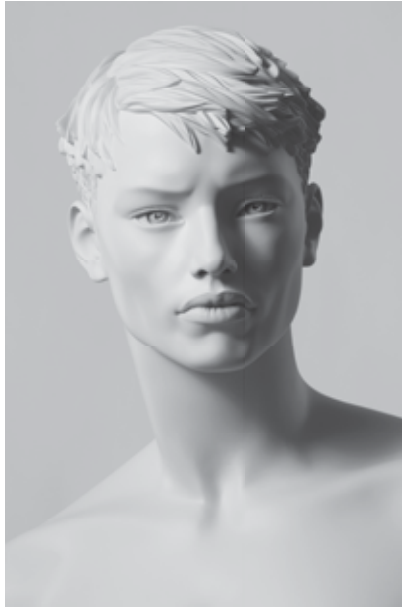

#### MANNEQUIN DIMENSIONS

	cm	in
Height	186	73
Chest	94	37
Waist	78	30,5
Hips	98	38,5
Heel	3	1

Head A

Head B

WIGS ARE  
AVAILABLE  
IN VARIOUS  
COLOURS AND  
HAIRSTYLES

Head 1

Head 2

Head 3