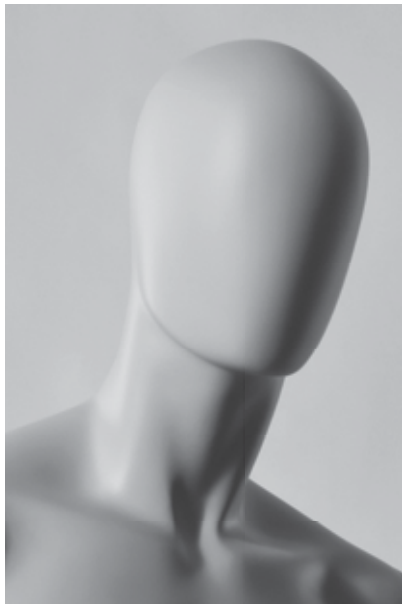

#### MANNEQUIN DIMENSIONS

	cm	in
Height	186	73
Chest	94	37
Waist	78	30,5
Hips	98	38,5
Heel	3	1

Head A

Head B

WIGS ARE  
AVAILABLE  
IN VARIOUS  
COLOURS AND  
HAIRSTYLES

Head 1

Head 2

Head 3