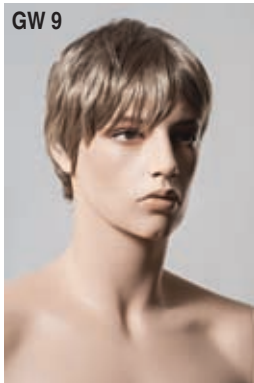

GR 03

GR 05

GR 07

GR 08

GR 04

GR 06

GR 09

#### MANNEQUIN DIMENSIONS

	cm	in
Height	186	73
Chest	94	37
Waist	78	30,5
Hips	98	38,5
Heel	3	1

Head A

Head B

WIGS ARE  
AVAILABLE  
IN VARIOUS  
COLOURS AND  
HAIRSTYLES

Head 1

Head 2

Head 3