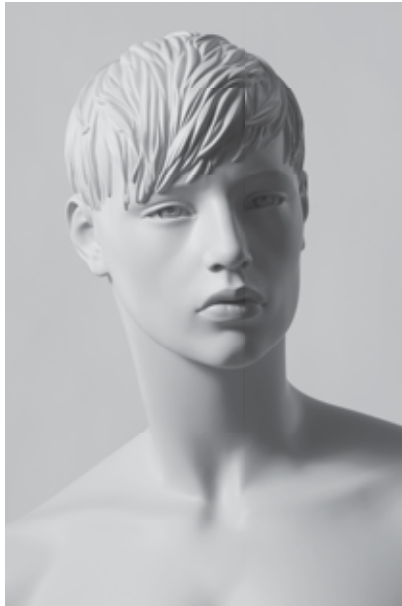

#### MANNEQUIN DIMENSIONS

	cm	in
Height	186	73
Chest	94	37
Waist	78	30,5
Hips	98	38,5
Heel	3	1

Head A

Head B

WIGS ARE  
AVAILABLE  
IN VARIOUS  
COLOURS AND  
HAIRSTYLES

Head 1

Head 2

Head 3