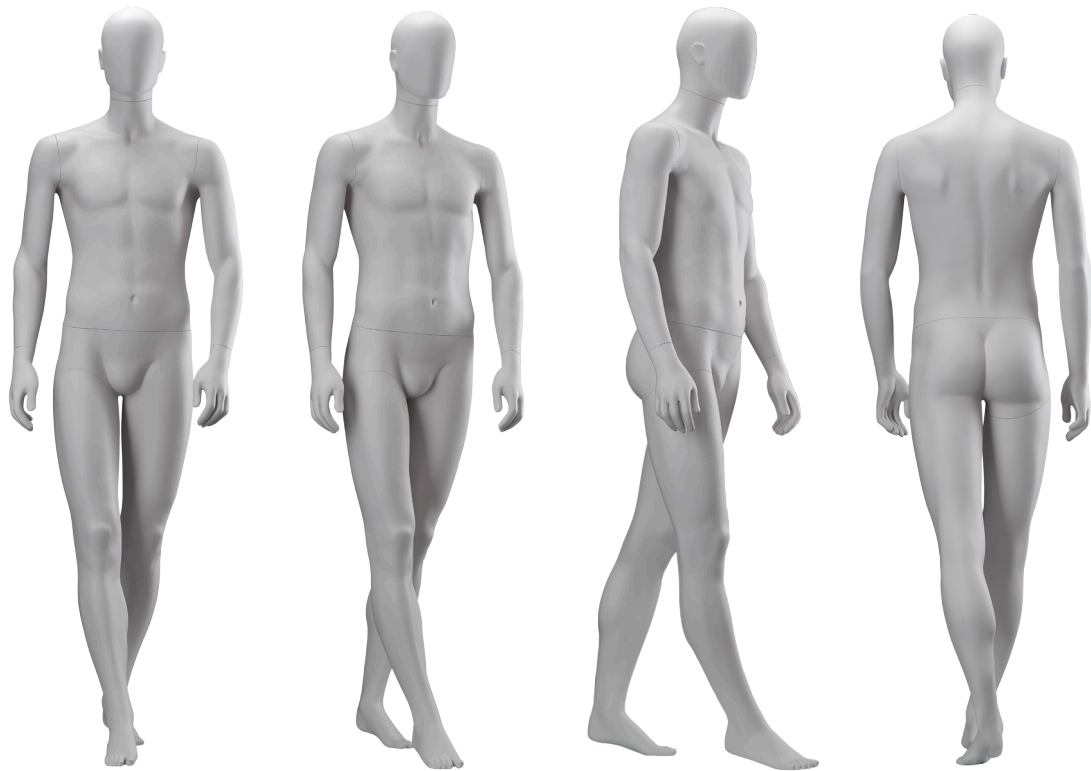

Gene Male Collection

CREATING AMAZING MANNEQUINS
WITH SUSTAINABILITY IN THEIR HEARTS.

IDW

MEASUREMENTS

- | HEIGHT / 186CM / 73.2 INCHES
- | CHEST / 94CM / 37 INCHES
- | WAIST / 78CM / 30.7 INCHES
- | HIP / 98CM / 38.5 INCHES
- | HEEL / 3CM / 1.2 INCHES

Gene Male 11

IDW

MEASUREMENTS

- | HEIGHT / 186CM / 73.2 INCHES
- | CHEST / 94CM / 37 INCHES
- | WAIST / 78CM / 30.7 INCHES
- | HIP / 98CM / 38.5 INCHES
- | HEEL / 3CM / 1.2 INCHES

Gene Male 12

IDW

MEASUREMENTS

- | HEIGHT / 186CM / 73.2 INCHES
- | CHEST / 94CM / 37 INCHES
- | WAIST / 78CM / 30.7 INCHES
- | HIP / 98CM / 38.5 INCHES
- | HEEL / 3CM / 1.2 INCHES

Gene Male 13

Proudly distributed in
Australia and New Zealand by: