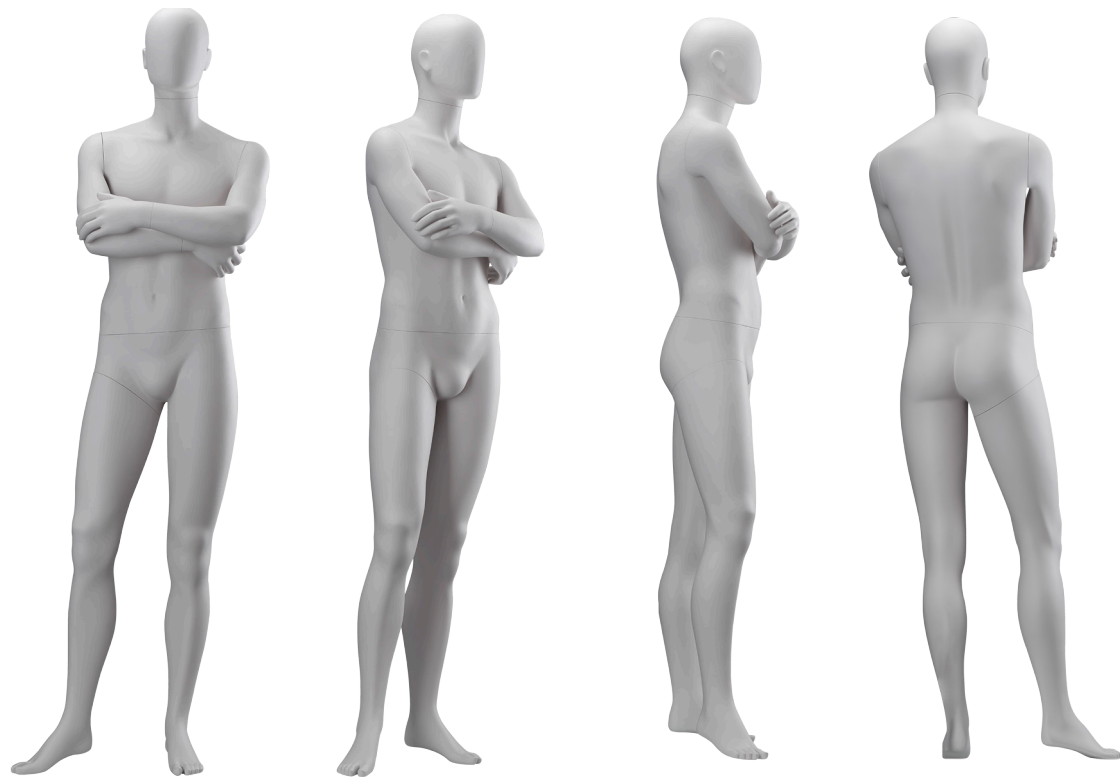

Gene Male Collection

CREATING AMAZING MANNEQUINS
WITH SUSTAINABILITY IN THEIR HEARTS.

IDW

MEASUREMENTS

- | HEIGHT / 186CM / 73.2 INCHES
- | CHEST / 94CM / 37 INCHES
- | WAIST / 78CM / 30.7 INCHES
- | HIP / 98CM / 38.5 INCHES
- | HEEL / 3CM / 1.2 INCHES

Gene Male 11

IDW

MEASUREMENTS

- | HEIGHT / 186CM / 73.2 INCHES
- | CHEST / 94CM / 37 INCHES
- | WAIST / 78CM / 30.7 INCHES
- | HIP / 98CM / 38.5 INCHES
- | HEEL / 3CM / 1.2 INCHES

Gene Male 12

IDW

MEASUREMENTS

- | HEIGHT / 186CM / 73.2 INCHES
- | CHEST / 94CM / 37 INCHES
- | WAIST / 78CM / 30.7 INCHES
- | HIP / 98CM / 38.5 INCHES
- | HEEL / 3CM / 1.2 INCHES

Gene Male 13

Proudly distributed in
Australia and New Zealand by: