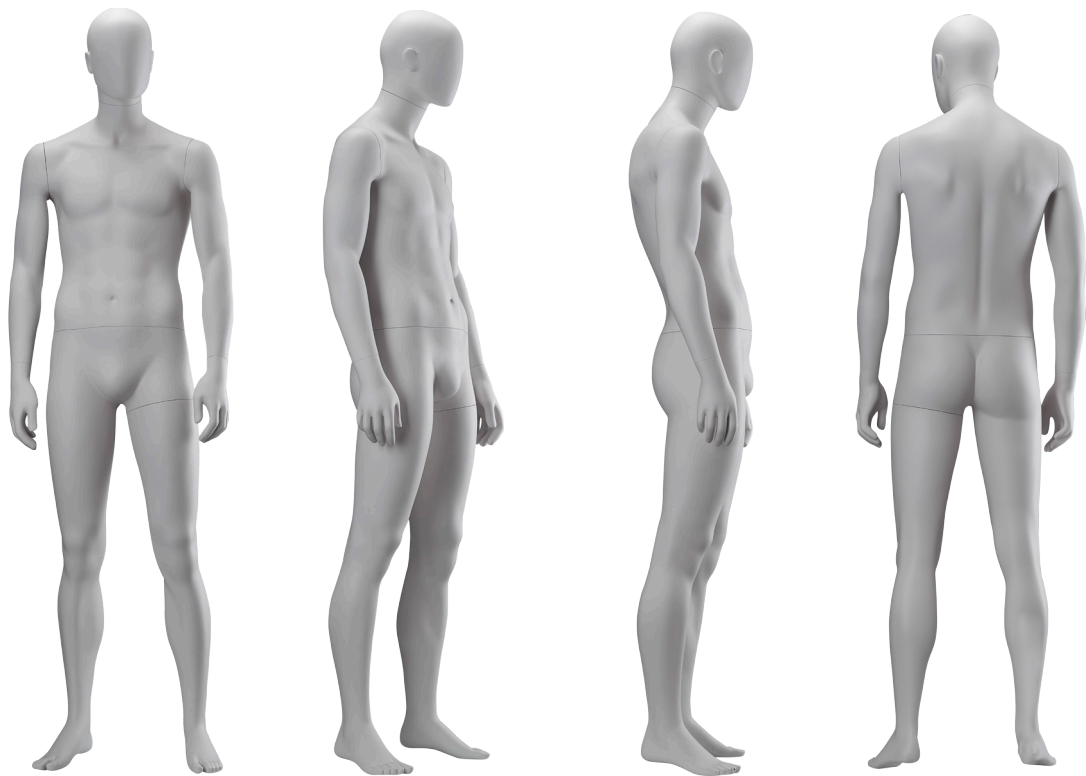

Gene Male Collection

CREATING AMAZING MANNEQUINS
WITH SUSTAINABILITY IN THEIR HEARTS.

IDW

MEASUREMENTS

- | HEIGHT / 186CM / 73.2 INCHES
- | CHEST / 94CM / 37 INCHES
- | WAIST / 78CM / 30.7 INCHES
- | HIP / 98CM / 38.5 INCHES
- | HEEL / 3CM / 1.2 INCHES

Gene Male 11

IDW

MEASUREMENTS

- | HEIGHT / 186CM / 73.2 INCHES
- | CHEST / 94CM / 37 INCHES
- | WAIST / 78CM / 30.7 INCHES
- | HIP / 98CM / 38.5 INCHES
- | HEEL / 3CM / 1.2 INCHES

Gene Male 12

IDW

MEASUREMENTS

- | HEIGHT / 186CM / 73.2 INCHES
- | CHEST / 94CM / 37 INCHES
- | WAIST / 78CM / 30.7 INCHES
- | HIP / 98CM / 38.5 INCHES
- | HEEL / 3CM / 1.2 INCHES

Gene Male 13

Proudly distributed in
Australia and New Zealand by: