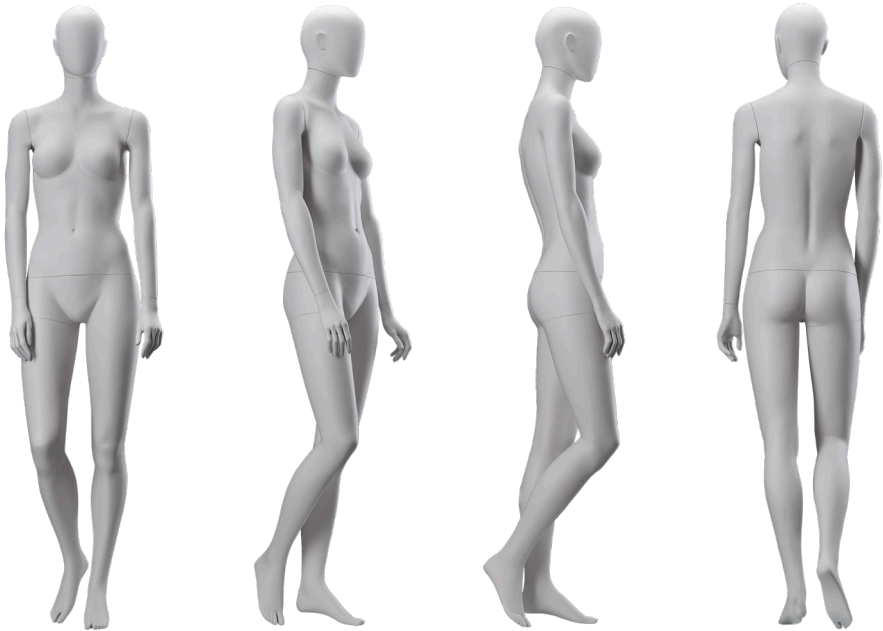

Gene Female Collection

CREATING AMAZING MANNEQUINS
WITH SUSTAINABILITY IN THEIR HEARTS.

IDW

MEASUREMENTS

- | HEIGHT / 182.5 CM / 72 INCHES
- | BUST / 88 CM / 35 INCHES
- | WAIST / 64.5 CM / 26 INCHES
- | HIPS / 93.5 CM / 37 INCHES
- | HEEL / 3CM / 1.2 INCHES

Gene Female 01

IDW

MEASUREMENTS

- | HEIGHT / 182.5 CM / 72 INCHES
- | BUST / 88 CM / 35 INCHES
- | WAIST / 64.5 CM / 26 INCHES
- | HIPS / 93.5 CM / 37 INCHES
- | HEEL / 3CM / 1.2 INCHES

Gene Female 02

IDW

MEASUREMENTS

- | HEIGHT / 182.5 CM / 72 INCHES
- | BUST / 88 CM / 35 INCHES
- | WAIST / 64.5 CM / 26 INCHES
- | HIPS / 93.5 CM / 37 INCHES
- | HEEL / 3CM / 1.2 INCHES

Gene Female 03

IDW

MEASUREMENTS

- | HEIGHT / 182.5 CM / 72 INCHES
- | BUST / 88 CM / 35 INCHES
- | WAIST / 64.5 CM / 26 INCHES
- | HIPS / 93.5 CM / 37 INCHES
- | HEEL / 3CM / 1.2 INCHES