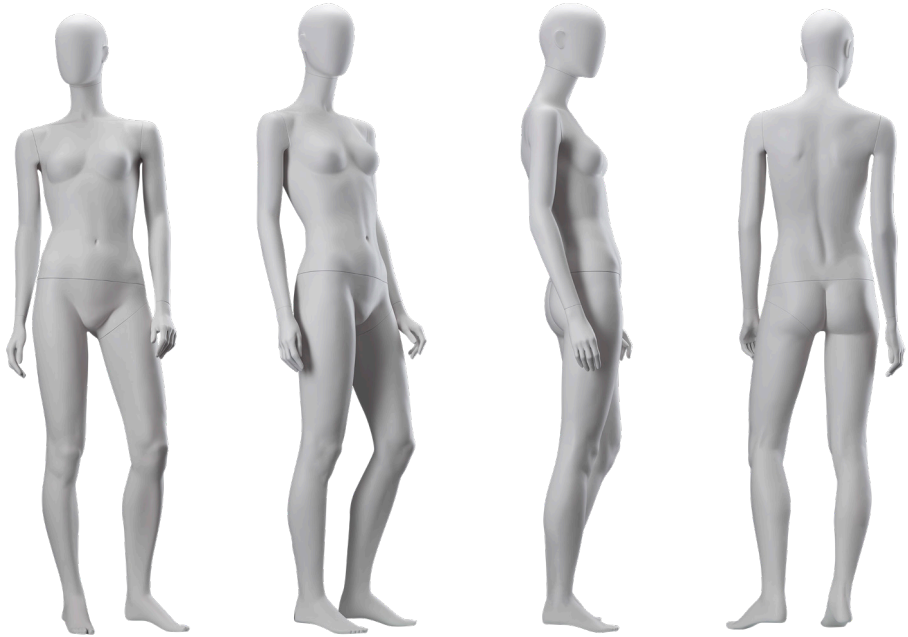

Gene Female Collection

CREATING AMAZING MANNEQUINS
WITH SUSTAINABILITY IN THEIR HEARTS.

IDW

MEASUREMENTS

- | HEIGHT / 182.5 CM / 72 INCHES
- | BUST / 88 CM / 35 INCHES
- | WAIST / 64.5 CM / 26 INCHES
- | HIPS / 93.5 CM / 37 INCHES
- | HEEL / 3CM / 1.2 INCHES

Gene Female 01

IDW

MEASUREMENTS

- | HEIGHT / 182.5 CM / 72 INCHES
- | BUST / 88 CM / 35 INCHES
- | WAIST / 64.5 CM / 26 INCHES
- | HIPS / 93.5 CM / 37 INCHES
- | HEEL / 3CM / 1.2 INCHES

Gene Female 02

IDW

MEASUREMENTS

- | HEIGHT / 182.5 CM / 72 INCHES
- | BUST / 88 CM / 35 INCHES
- | WAIST / 64.5 CM / 26 INCHES
- | HIPS / 93.5 CM / 37 INCHES
- | HEEL / 3CM / 1.2 INCHES

Gene Female 03

IDW

MEASUREMENTS

- | HEIGHT / 182.5 CM / 72 INCHES
- | BUST / 88 CM / 35 INCHES
- | WAIST / 64.5 CM / 26 INCHES
- | HIPS / 93.5 CM / 37 INCHES
- | HEEL / 3CM / 1.2 INCHES