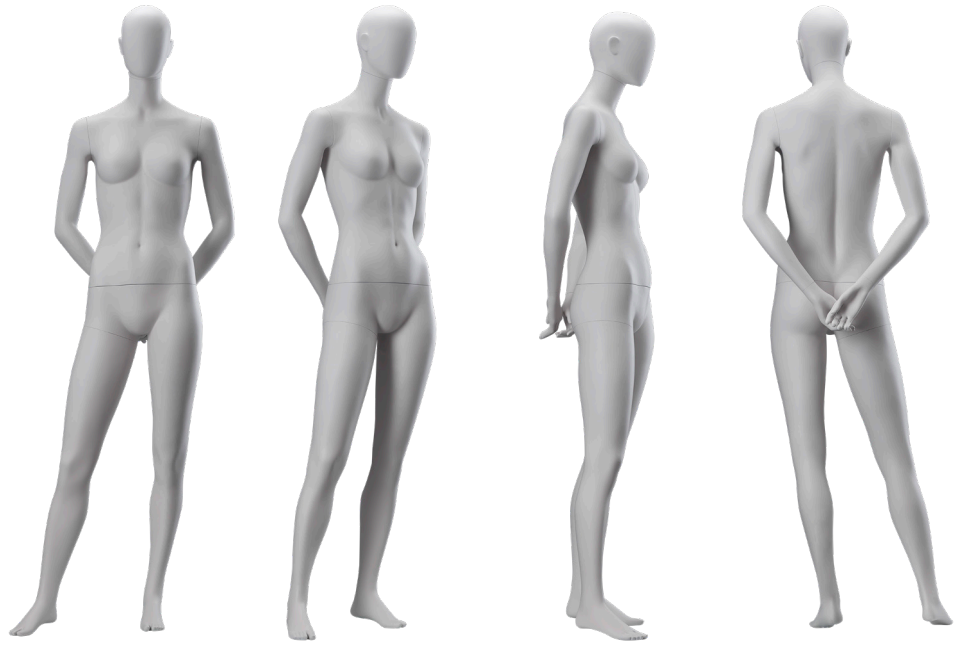

Gene Female Collection

CREATING AMAZING MANNEQUINS
WITH SUSTAINABILITY IN THEIR HEARTS.

IDW

MEASUREMENTS

- | HEIGHT / 182.5 CM / 72 INCHES
- | BUST / 88 CM / 35 INCHES
- | WAIST / 64.5 CM / 26 INCHES
- | HIPS / 93.5 CM / 37 INCHES
- | HEEL / 3CM / 1.2 INCHES

Gene Female 01

IDW

MEASUREMENTS

- | HEIGHT / 182.5 CM / 72 INCHES
- | BUST / 88 CM / 35 INCHES
- | WAIST / 64.5 CM / 26 INCHES
- | HIPS / 93.5 CM / 37 INCHES
- | HEEL / 3CM / 1.2 INCHES

Gene Female 02

IDW

MEASUREMENTS

- | HEIGHT / 182.5 CM / 72 INCHES
- | BUST / 88 CM / 35 INCHES
- | WAIST / 64.5 CM / 26 INCHES
- | HIPS / 93.5 CM / 37 INCHES
- | HEEL / 3CM / 1.2 INCHES

Gene Female 03

IDW

MEASUREMENTS

- | HEIGHT / 182.5 CM / 72 INCHES
- | BUST / 88 CM / 35 INCHES
- | WAIST / 64.5 CM / 26 INCHES
- | HIPS / 93.5 CM / 37 INCHES
- | HEEL / 3CM / 1.2 INCHES