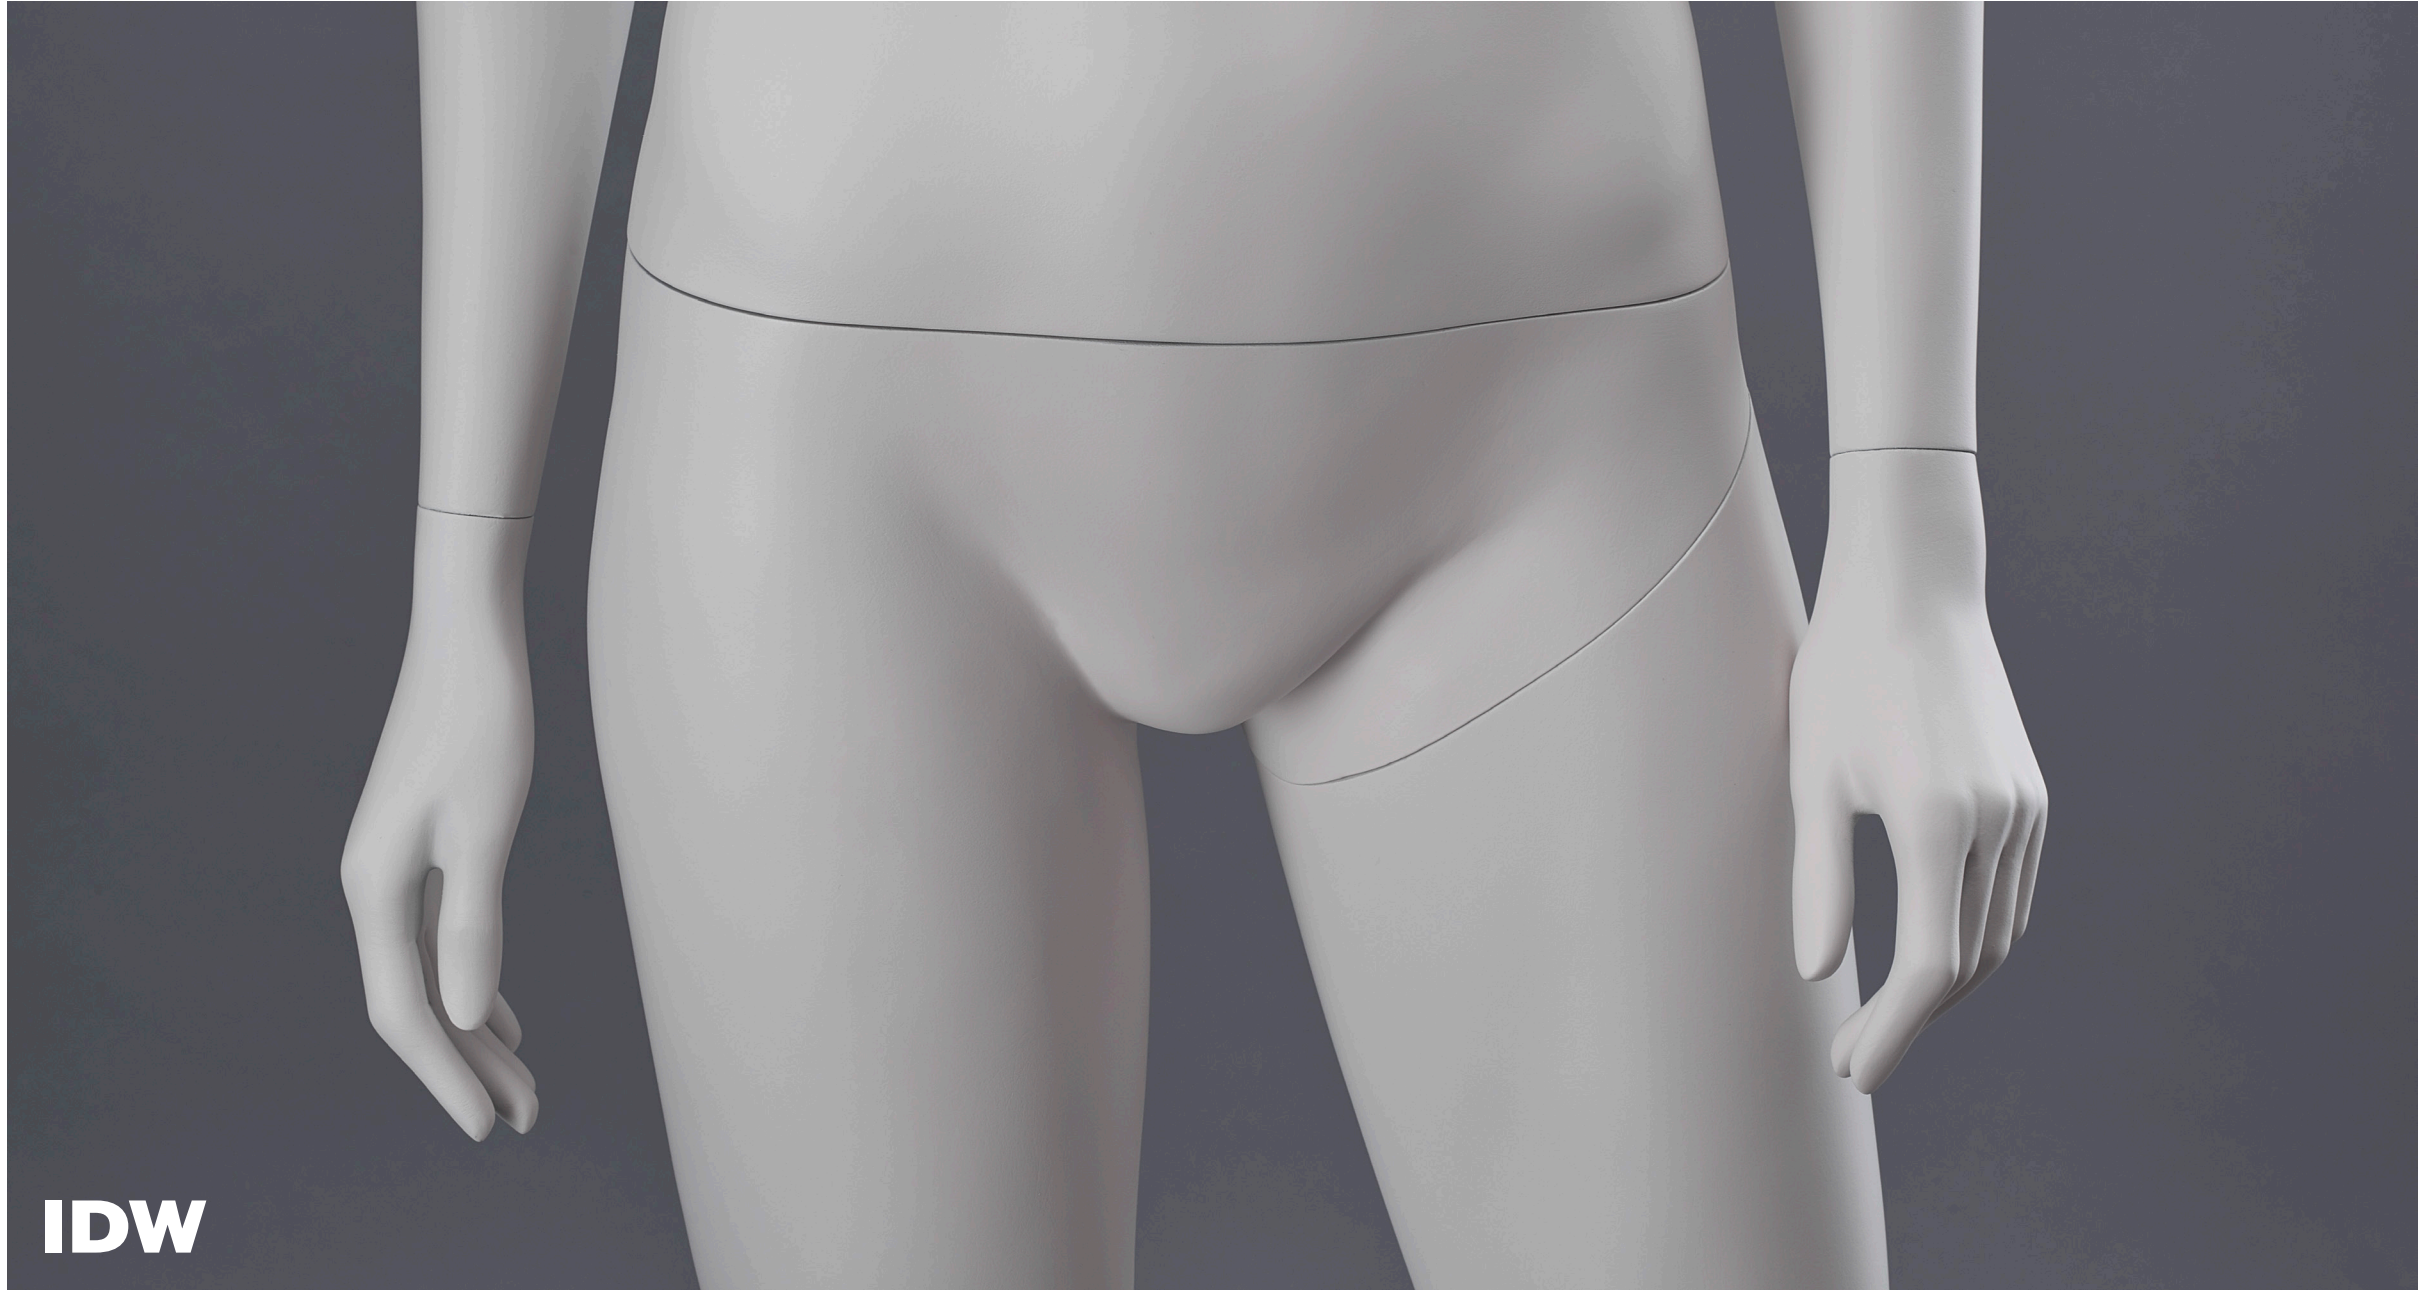

Gene Female Collection

CREATING AMAZING MANNEQUINS
WITH SUSTAINABILITY IN THEIR HEARTS.

IDW

MEASUREMENTS

- | HEIGHT / 182.5 CM / 72 INCHES
- | BUST / 88 CM / 35 INCHES
- | WAIST / 64.5 CM / 26 INCHES
- | HIPS / 93.5 CM / 37 INCHES
- | HEEL / 3CM / 1.2 INCHES

Gene Female 01

IDW

MEASUREMENTS

- | HEIGHT / 182.5 CM / 72 INCHES
- | BUST / 88 CM / 35 INCHES
- | WAIST / 64.5 CM / 26 INCHES
- | HIPS / 93.5 CM / 37 INCHES
- | HEEL / 3CM / 1.2 INCHES

Gene Female 02

IDW

MEASUREMENTS

- | HEIGHT / 182.5 CM / 72 INCHES
- | BUST / 88 CM / 35 INCHES
- | WAIST / 64.5 CM / 26 INCHES
- | HIPS / 93.5 CM / 37 INCHES
- | HEEL / 3CM / 1.2 INCHES

Gene Female 03

IDW

MEASUREMENTS

- | HEIGHT / 182.5 CM / 72 INCHES
- | BUST / 88 CM / 35 INCHES
- | WAIST / 64.5 CM / 26 INCHES
- | HIPS / 93.5 CM / 37 INCHES
- | HEEL / 3CM / 1.2 INCHES