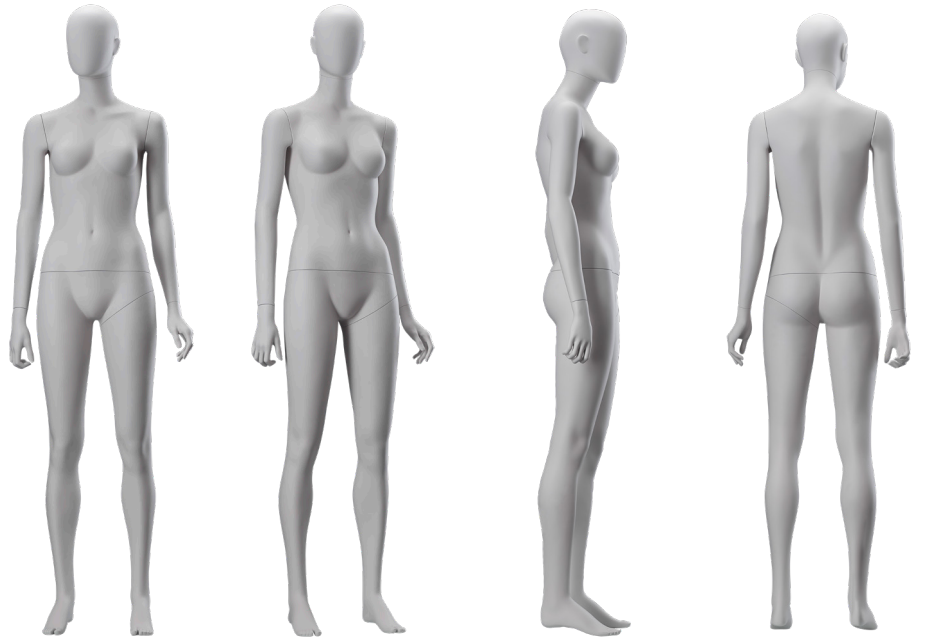

Gene Female Collection

CREATING AMAZING MANNEQUINS
WITH SUSTAINABILITY IN THEIR HEARTS.

IDW

MEASUREMENTS

- | HEIGHT / 182.5 CM / 72 INCHES
- | BUST / 88 CM / 35 INCHES
- | WAIST / 64.5 CM / 26 INCHES
- | HIPS / 93.5 CM / 37 INCHES
- | HEEL / 3CM / 1.2 INCHES

Gene Female 01

IDW

MEASUREMENTS

- | HEIGHT / 182.5 CM / 72 INCHES
- | BUST / 88 CM / 35 INCHES
- | WAIST / 64.5 CM / 26 INCHES
- | HIPS / 93.5 CM / 37 INCHES
- | HEEL / 3CM / 1.2 INCHES

Gene Female 02

IDW

MEASUREMENTS

- | HEIGHT / 182.5 CM / 72 INCHES
- | BUST / 88 CM / 35 INCHES
- | WAIST / 64.5 CM / 26 INCHES
- | HIPS / 93.5 CM / 37 INCHES
- | HEEL / 3CM / 1.2 INCHES

Gene Female 03

IDW

MEASUREMENTS

- | HEIGHT / 182.5 CM / 72 INCHES
- | BUST / 88 CM / 35 INCHES
- | WAIST / 64.5 CM / 26 INCHES
- | HIPS / 93.5 CM / 37 INCHES
- | HEEL / 3CM / 1.2 INCHES