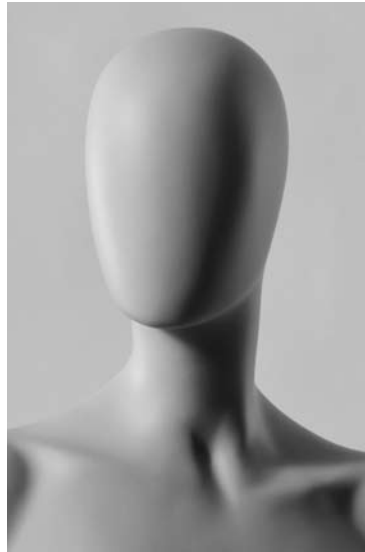

FCA 15

FCA 11

Head 1

Head 3

Head 2

Head 4

MANNEQUIN DIMENSIONS

	cm	in
Height	181	71
Bust	84	33
Waist	58	23
Hips	88	34,5
Heel	10	4