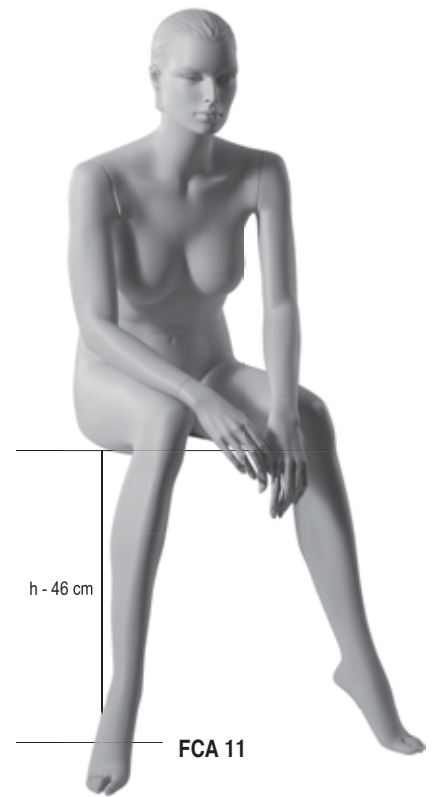

FCA 15

FCA 11

Head 1

Head 3

Head 2

Head 4

MANNEQUIN DIMENSIONS

	cm	in
Height	181	71
Bust	84	33
Waist	58	23
Hips	88	34,5
Heel	10	4